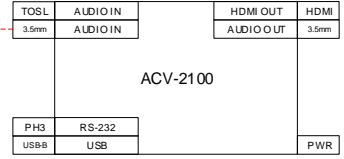

Samsung DB55E – Magic Info Equipped Display

DISPLAY

Acendo Conferencing Sound Bar

**Breakroom**  
Traditional

**Notes**

Notes	Rev	DATE
Initial	0	12/13/16

ISSUE DATE: 9/1/2017

Legend