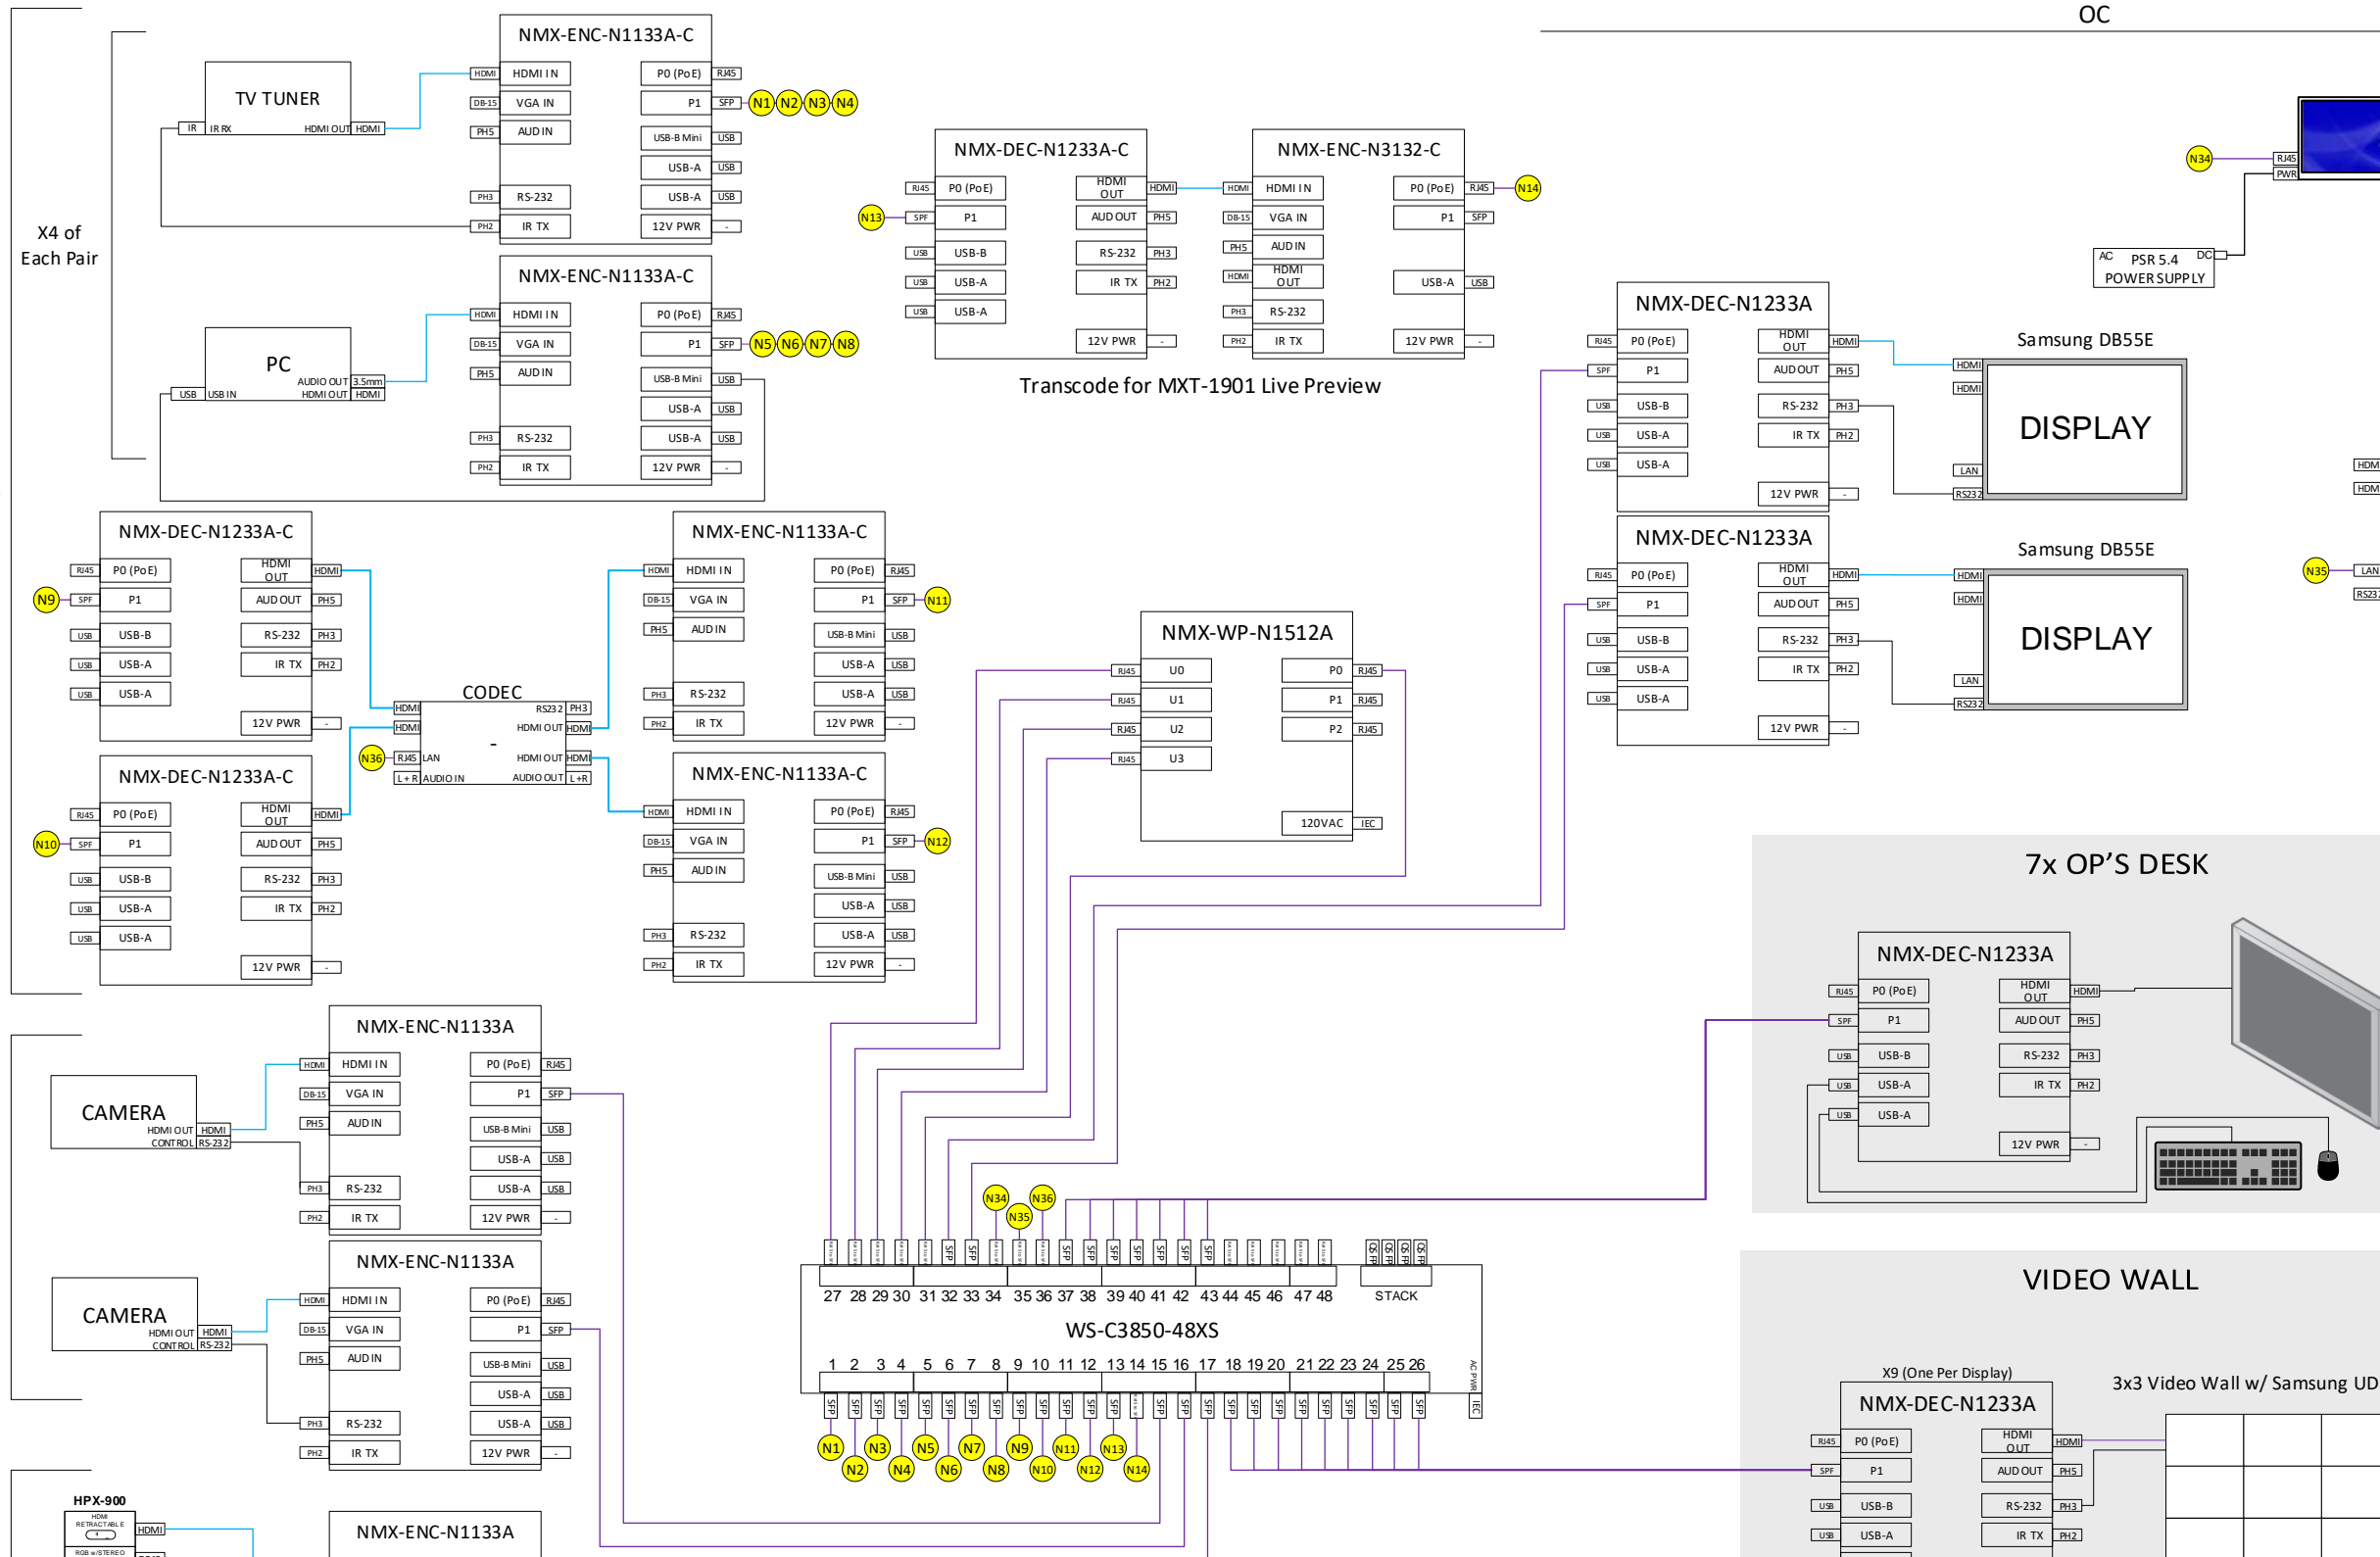

CONTROL ROOM

OP CENTER

X4 of Each Pair

Transcode for MXT-1901 Live Preview

Samsung DB55E

Samsung DB55E

7x OP'S DESK

VIDEO WALL

3x3 Video Wall w/ Samsung UD46E

X9 (One Per Display)