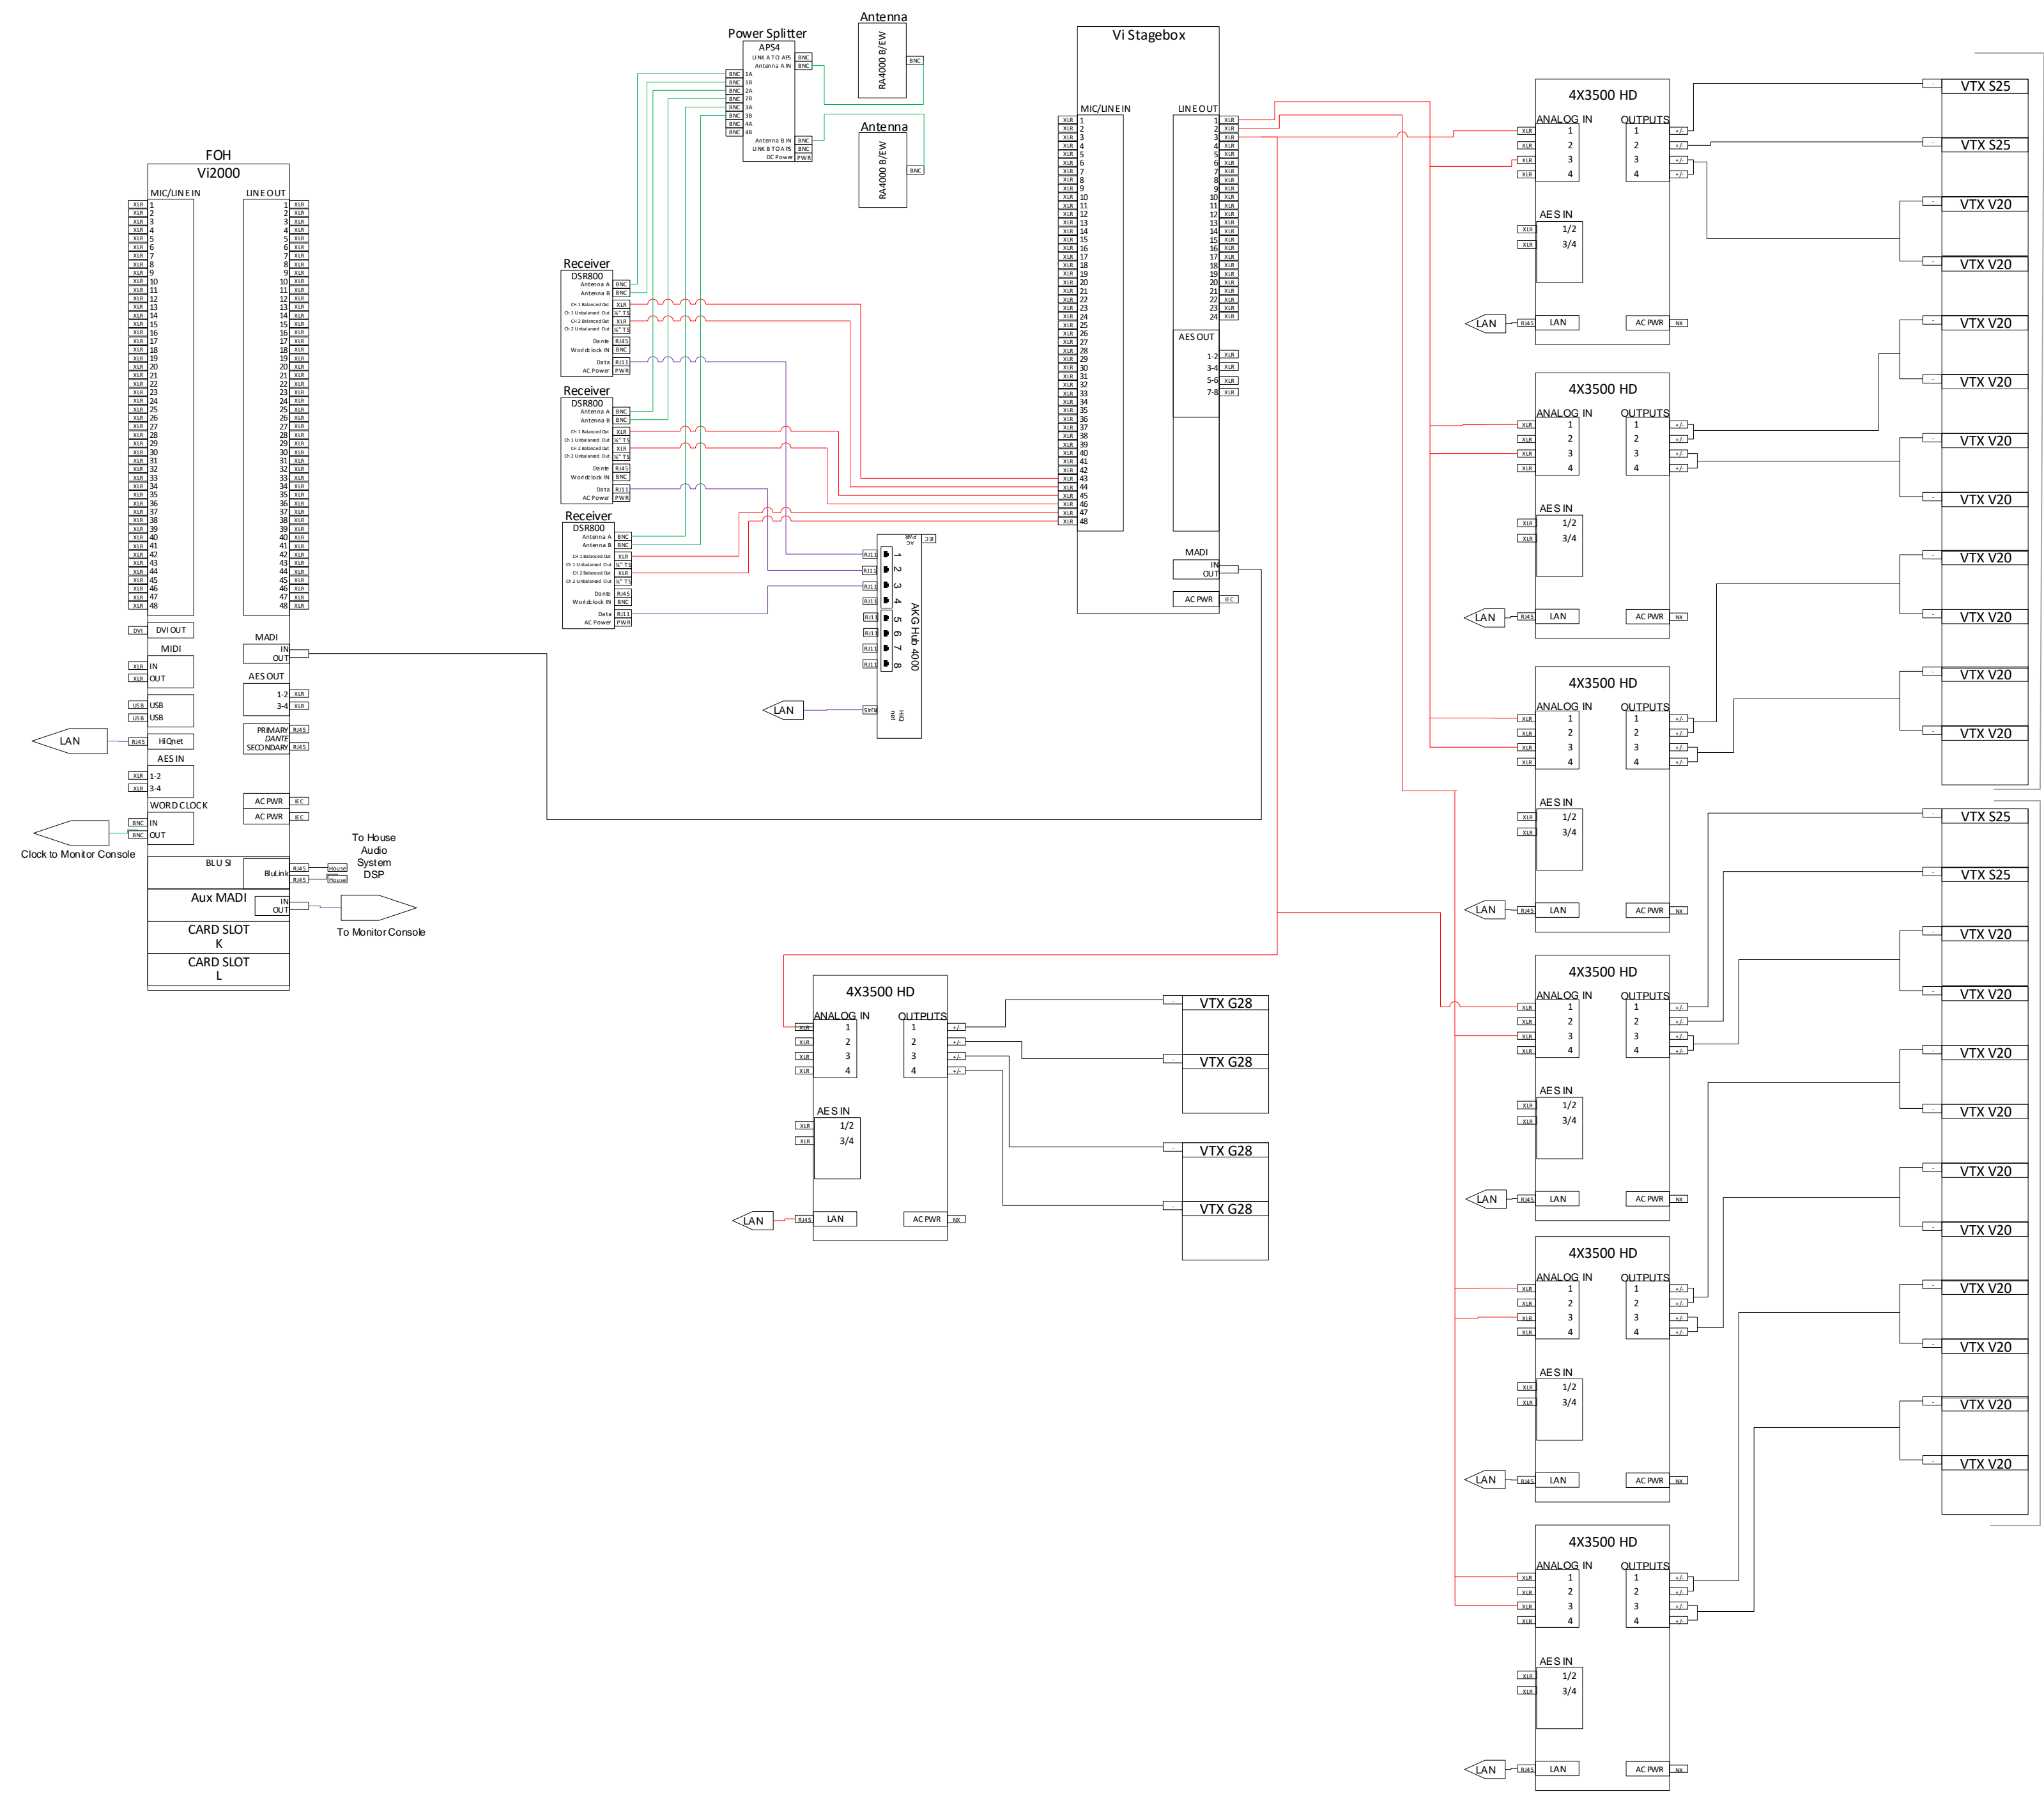

Mid Size Performing Arts Space

Left Array

Right Array

Notes

Notes	Rev	DATE
Initial	0	10/01/17

ISSUE DATE:

Legend

Speaker	Blue
Digital	Orange
Audio	Red
Blu Link	Green
BNC	Purple
LAN	Black
Lighting XLS	Yellow
Control Tag	Light Blue
Network Tag	Light Green
Audio Tag	Light Red
Video Tag	Light Purple

PROJECT ENGINEER: Harman
DRAWN BY: Harman

DRAWING NUMBER
AV-01A
© 2018 Harman Professional

Mid Size Performing Arts Space

Notes

Notes	Rev	DATE
Initial	0	10/01/17

ISSUE DATE:

Legend

- HD MI
- Speaker
- DXL INK
- AU DID
- Bu Link
- BNC
- LAN
- Lighting XLS
- Control
- Control Tag
- Network Tag
- Audio Tag
- Video Tag

PROJECT ENGINEER: Harman
DRAWN BY: Harman

DRAWING NUMBER

AV-01b

© 2018 Harman Professional

Mid Size Performing Arts Space

Notes

Notes	Rev	DATE
Initial	0	10/01/17

ISSUE DATE:

PROJECT ENGINEER: Harman
DRAWN BY: Harman

DRAWING NUMBER

AV-03