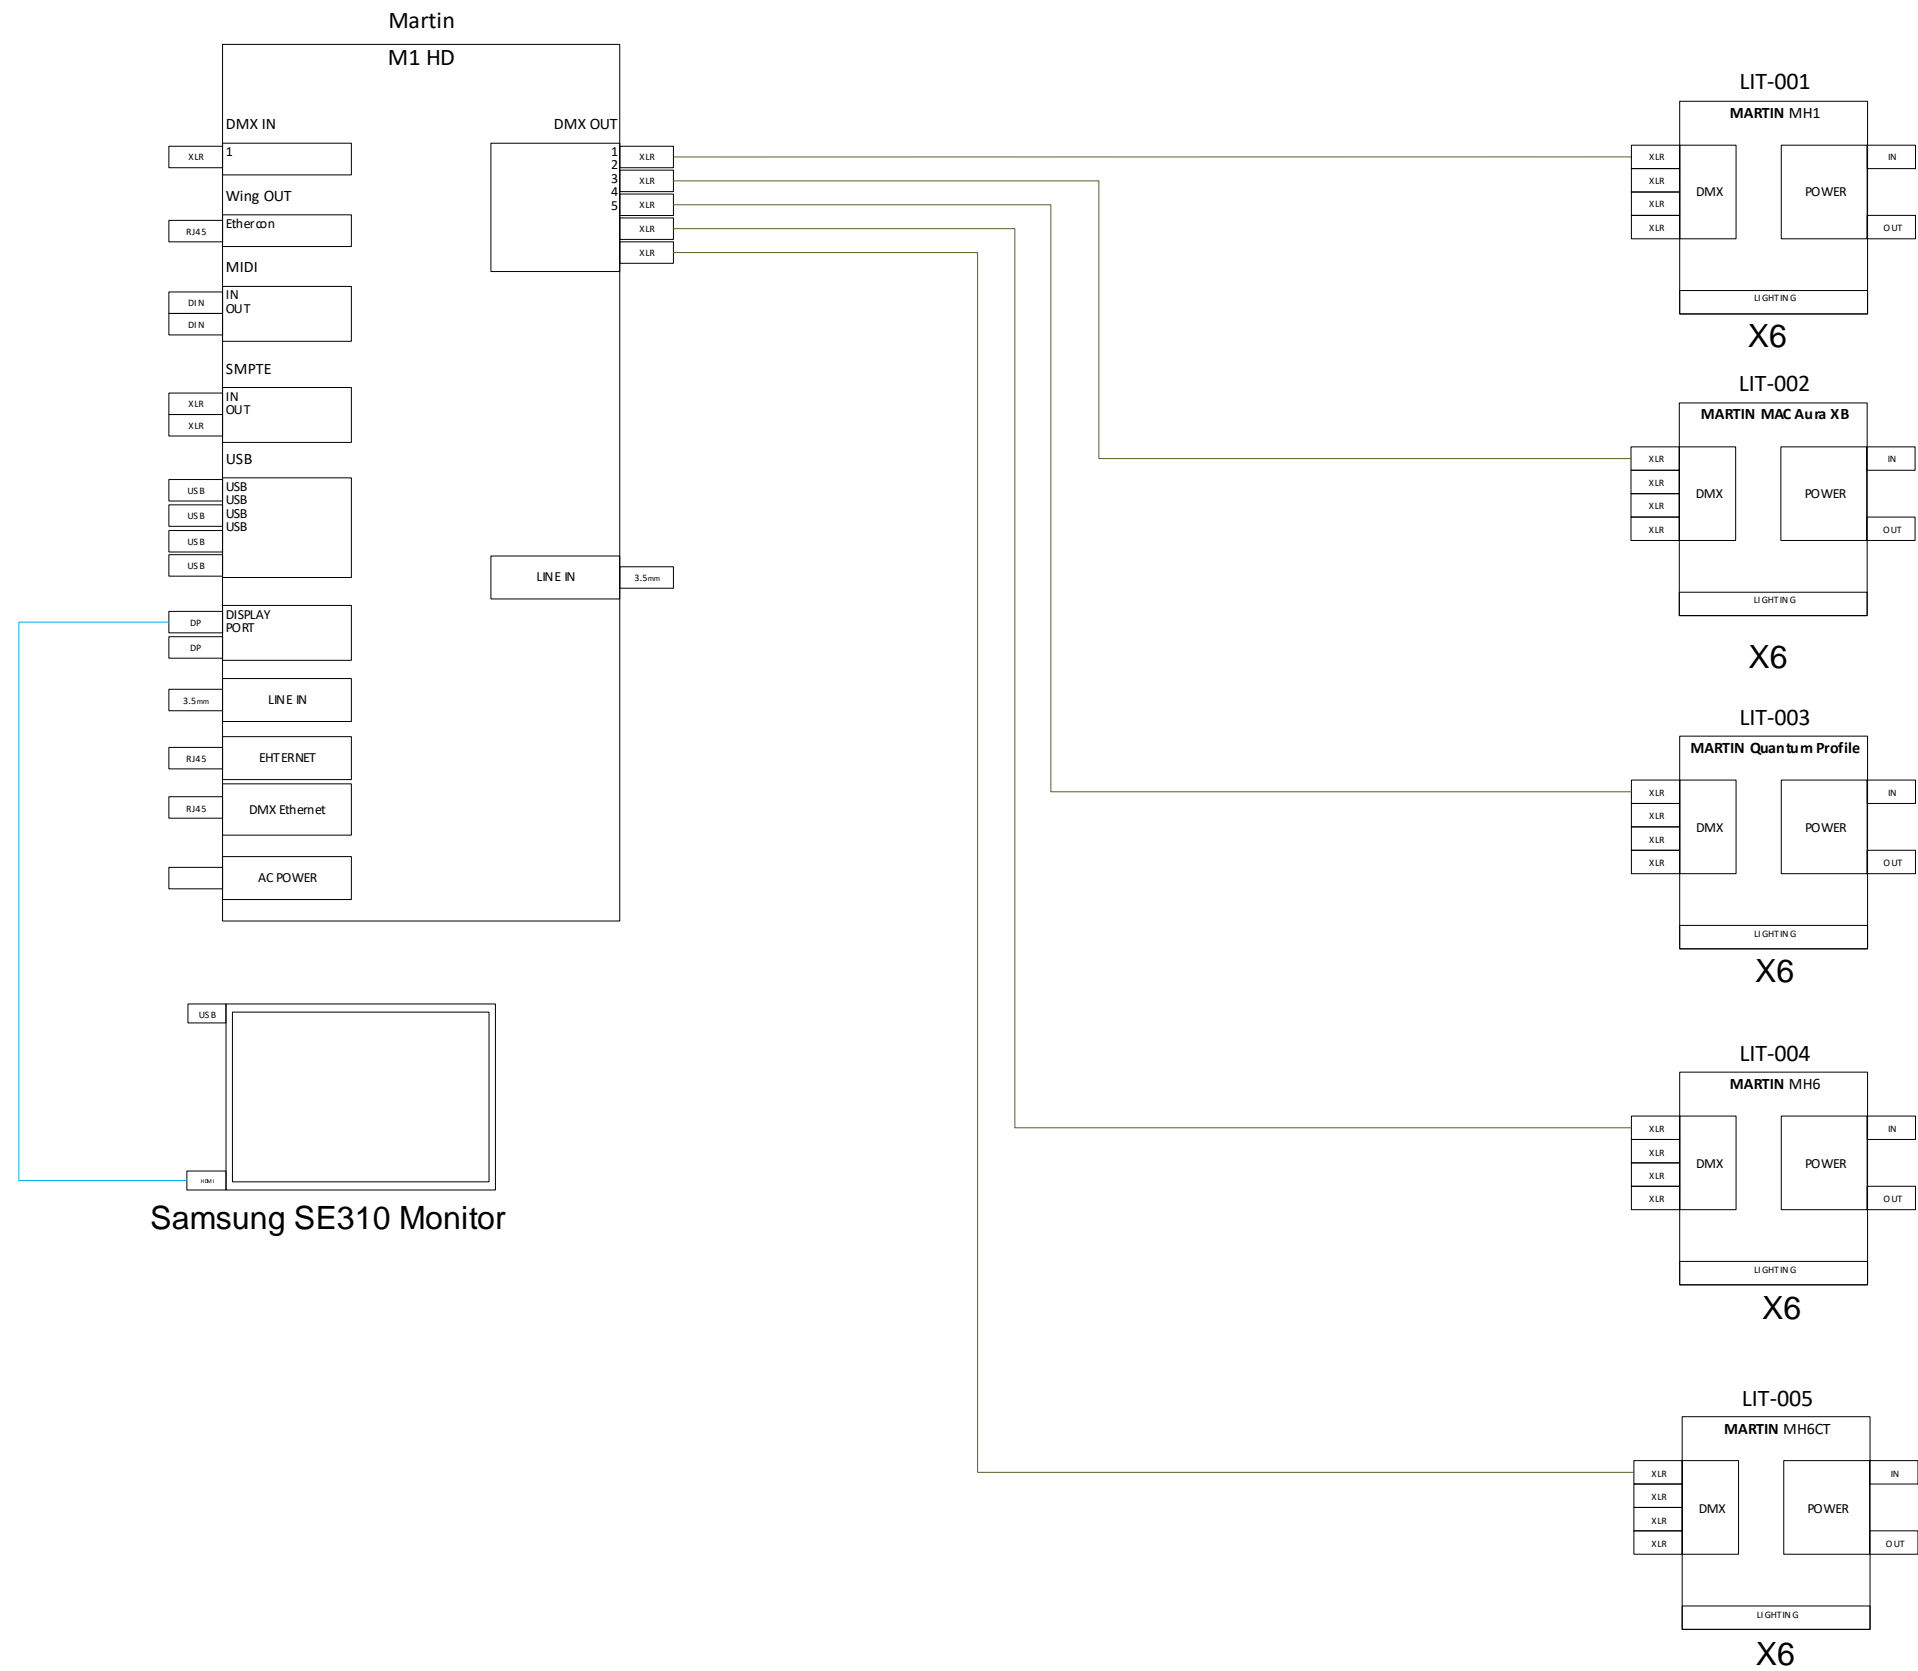

PROJECT ENGINEER: Harman
DRAWN BY: Harman

DRAWING NUMBER

AV-01b

© 2018 Harman Professional

Mid Size Performing Arts Space

Notes

Notes	Rev	DATE
Initial	0	10/01/17

ISSUE DATE:

PROJECT ENGINEER: Harman
DRAWN BY: Harman

DRAWING NUMBER
AV-02
© 2018 Harman Professional

Mid Size Performing Arts Space

Notes

Notes	Rev	DATE
Initial	0	10/01/17

ISSUE DATE:

Legend	
HD M	
Speaker	
DMX LINK	
AU DIO	
Blu Link	
BNC	
LAN	
Lighting DMX	
Control	
Control Tag	
Network Tag	
Audio Tag	
Video Tag	

PROJECT ENGINEER: Harman
DRAWN BY: Harman

DRAWING NUMBER

AV-03