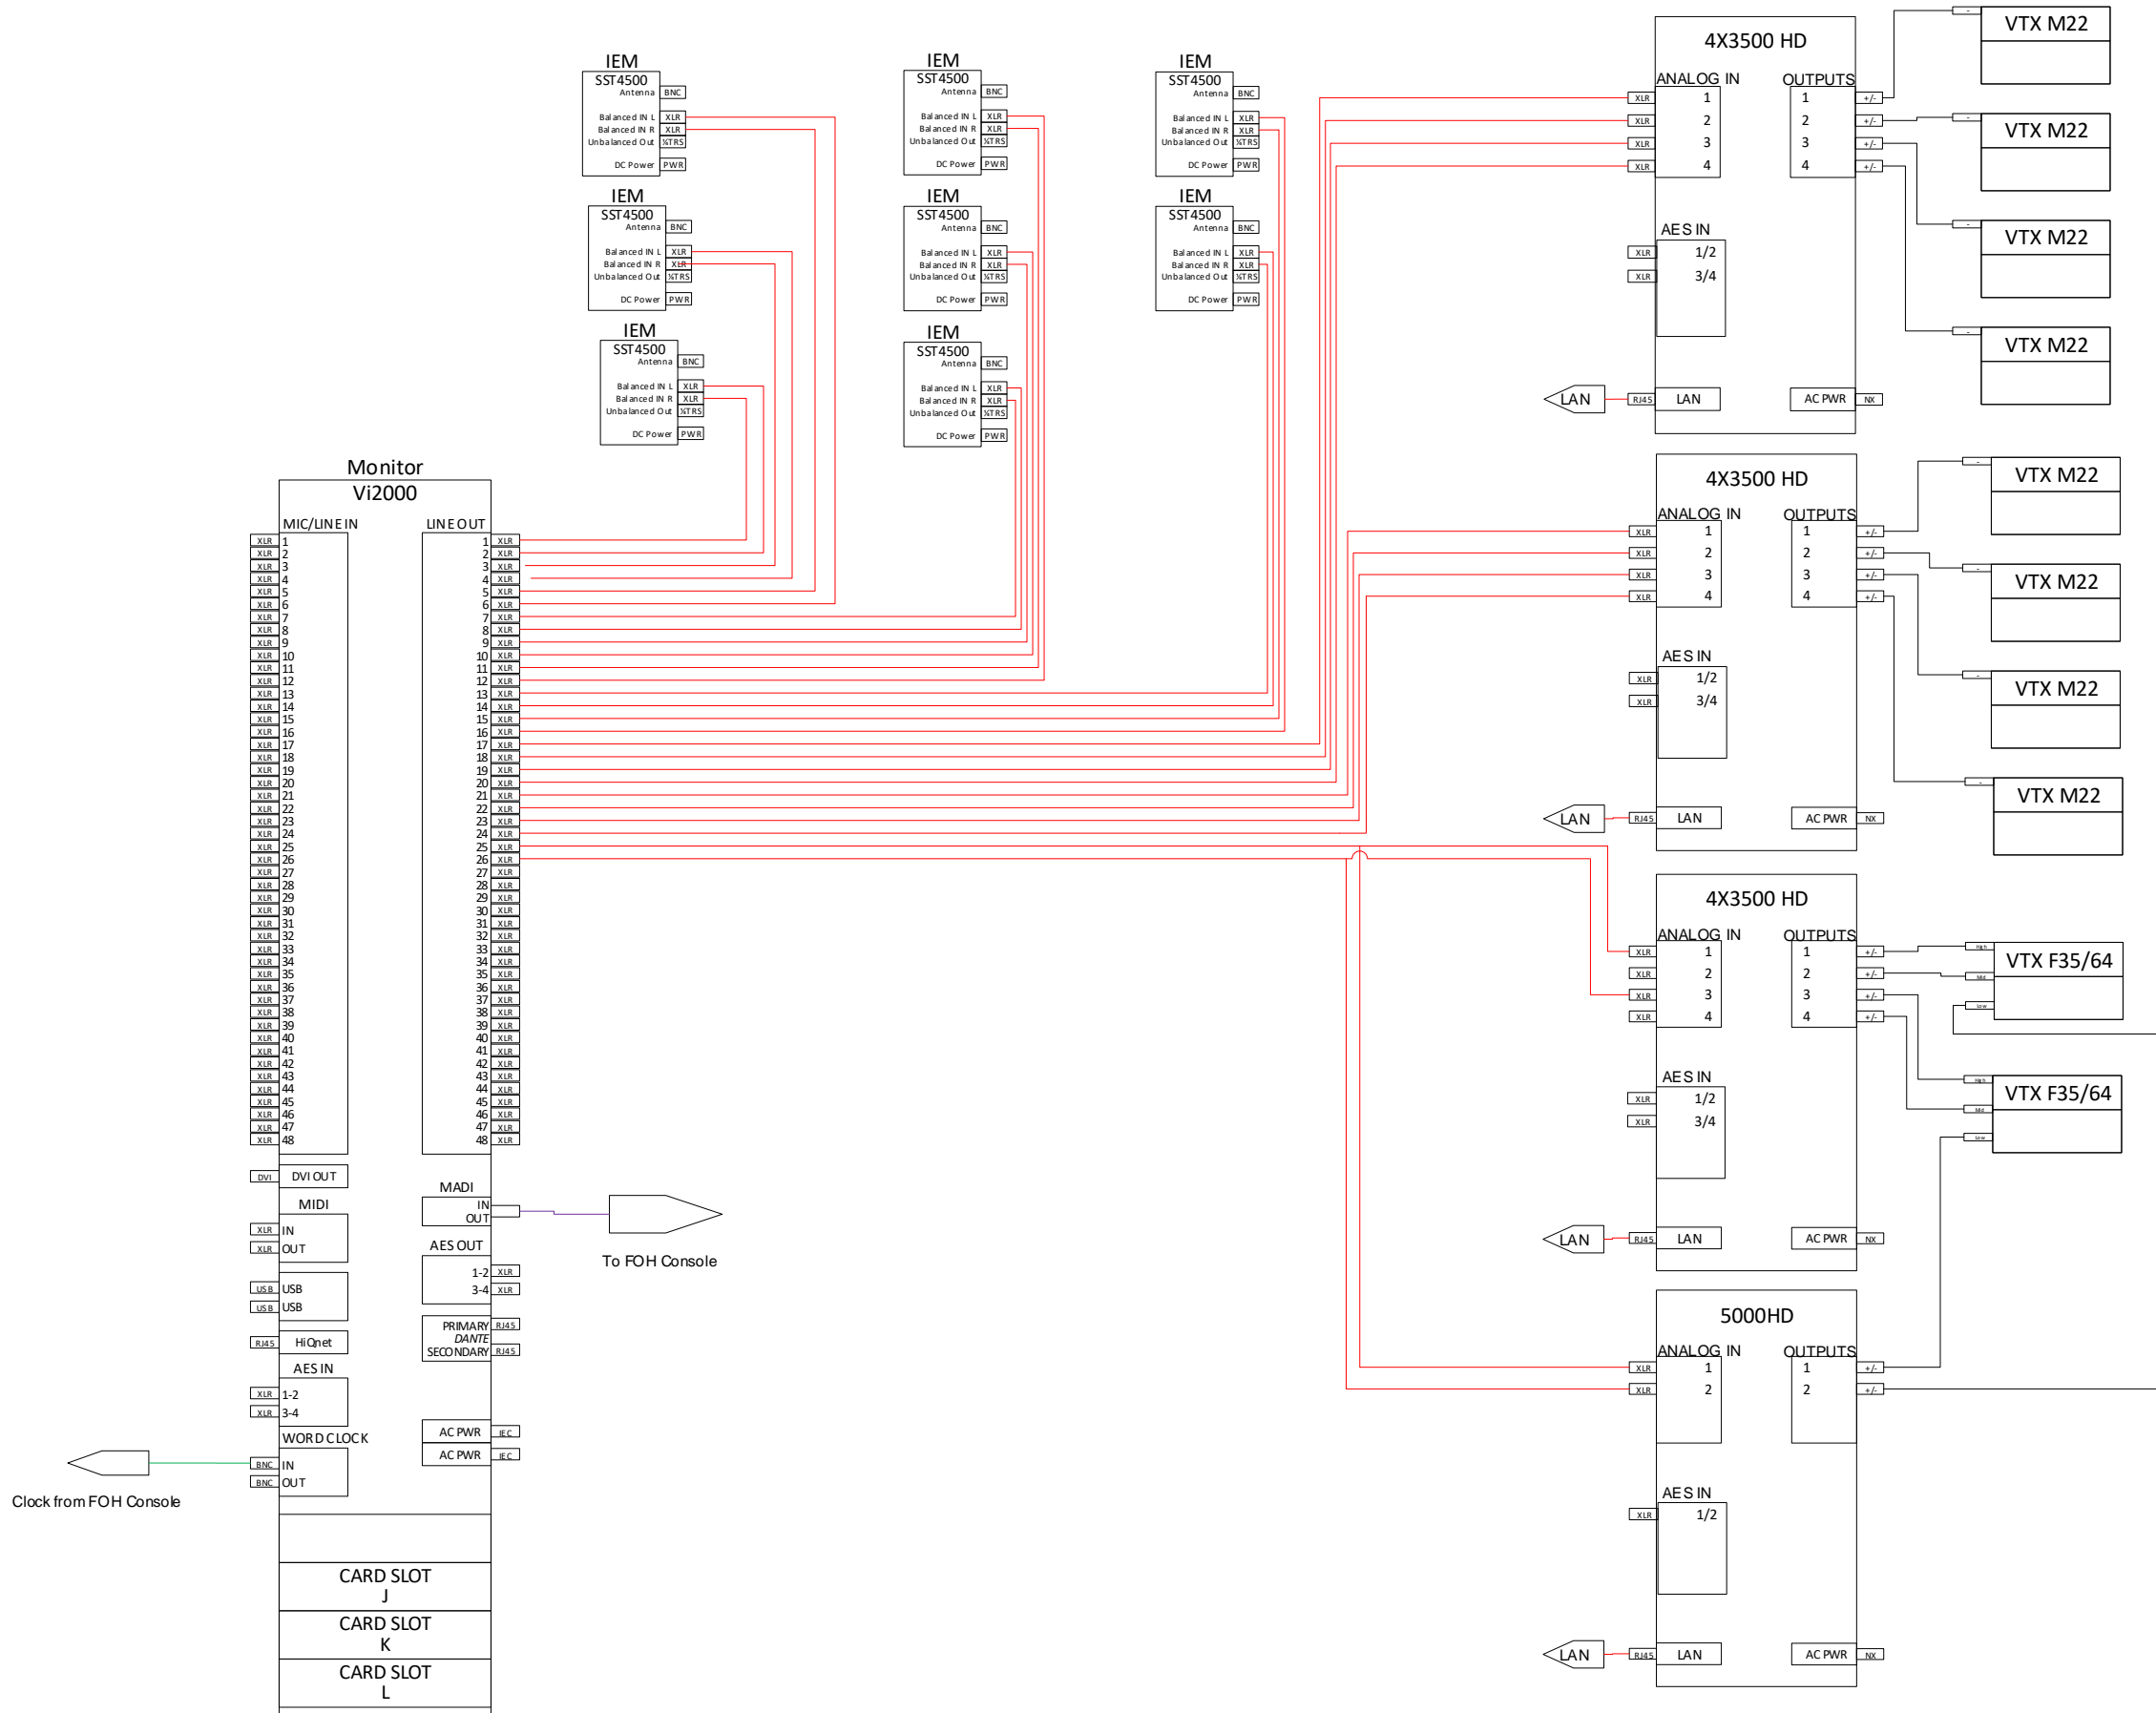

PROJECT ENGINEER: Harman
DRAWN BY: Harman

DRAWING NUMBER
AV-01A
© 2018 Harman Professional

Mid Size Performing Arts Space

Notes

Notes	Rev	DATE
Initial	0	10/01/17

ISSUE DATE:

Legend

- HD MI
- Speaker
- DXL INK
- AU DID
- Bu Link
- BNC
- LAN
- Lighting XLS
- Control
- Control Tag
- Network Tag
- Audio Tag
- Video Tag

PROJECT ENGINEER: Harman
DRAWN BY: Harman

DRAWING NUMBER

AV-01b

© 2018 Harman Professional

Mid Size Performing Arts Space

Notes

Notes	Rev	DATE
Initial	0	10/01/17

ISSUE DATE:

PROJECT ENGINEER: Harman
DRAWN BY: Harman

DRAWING NUMBER
AV-02
© 2018 Harman Professional

Mid Size Performing Arts Space

Notes

Notes	Rev	DATE
Initial	0	10/01/17

ISSUE DATE:

Legend	
HD M	
Speaker	
DMX LINK	
AU DIO	
Blu Link	
BNC	
LAN	
Lighting DMX	
Control	
Control Tag	
Network Tag	
Audio Tag	
Video Tag	

PROJECT ENGINEER: Harman
DRAWN BY: Harman

DRAWING NUMBER

AV-03