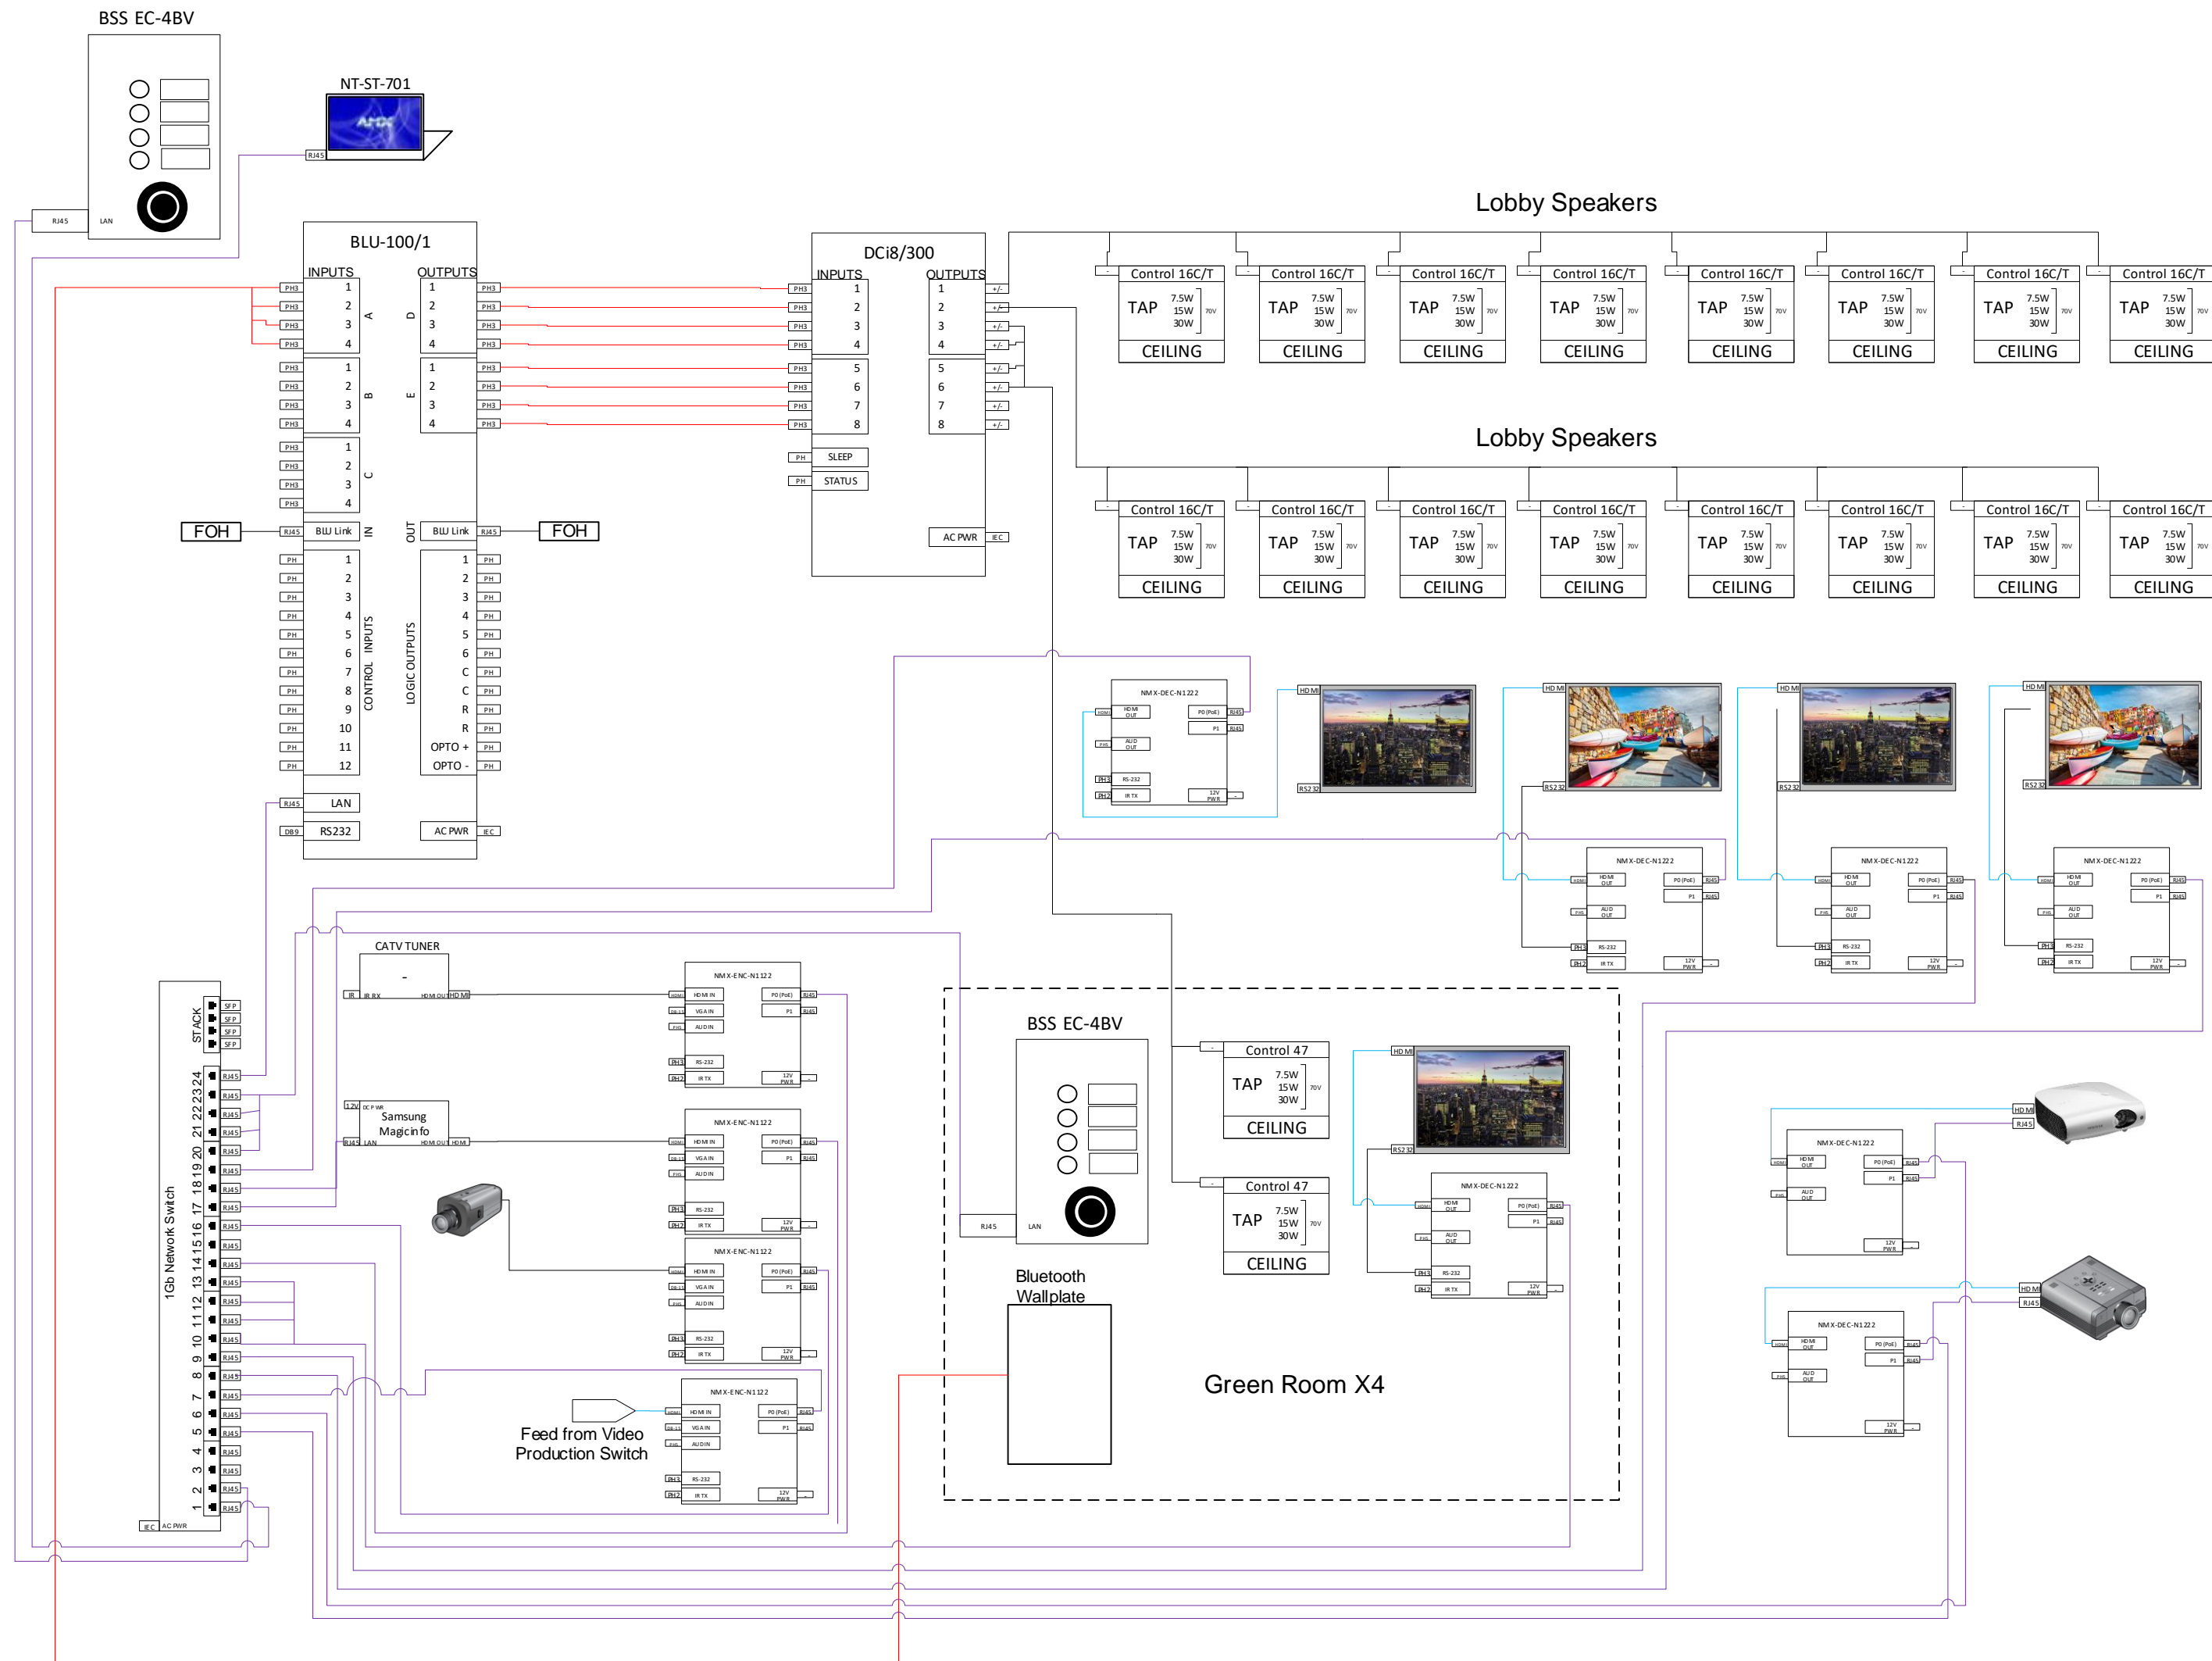

PROJECT ENGINEER: Harman
DRAWN BY: Harman

DRAWING NUMBER
AV-01A
© 2018 Harman Professional

Mid Size Performing Arts Space

Notes

Notes	Rev	DATE
Initial	0	10/01/17

ISSUE DATE:

Legend

- HD MI
- Speaker
- DXL INK
- AU DID
- Bu Link
- BNC
- LAN
- Lighting XLS
- Control
- Control Tag
- Network Tag
- Audio Tag
- Video Tag

PROJECT ENGINEER: Harman
DRAWN BY: Harman

DRAWING NUMBER

AV-01b

© 2018 Harman Professional

Mid Size Performing Arts Space

Notes

Notes	Rev	DATE
Initial	0	10/01/17

ISSUE DATE:

PROJECT ENGINEER: Harman
DRAWN BY: Harman

DRAWING NUMBER
AV-02
© 2018 Harman Professional

Mid Size Performing Arts Space

Notes

Notes	Rev	DATE
Initial	0	10/01/17

ISSUE DATE:

Legend	
HD M	
Speaker	
DMX LINK	
AU DIO	
Blu Link	
BNC	
LAN	
Lighting DMX	
Control	
Control Tag	
Network Tag	
Audio Tag	
Video Tag	

PROJECT ENGINEER: Harman
DRAWN BY: Harman

DRAWING NUMBER

AV-03