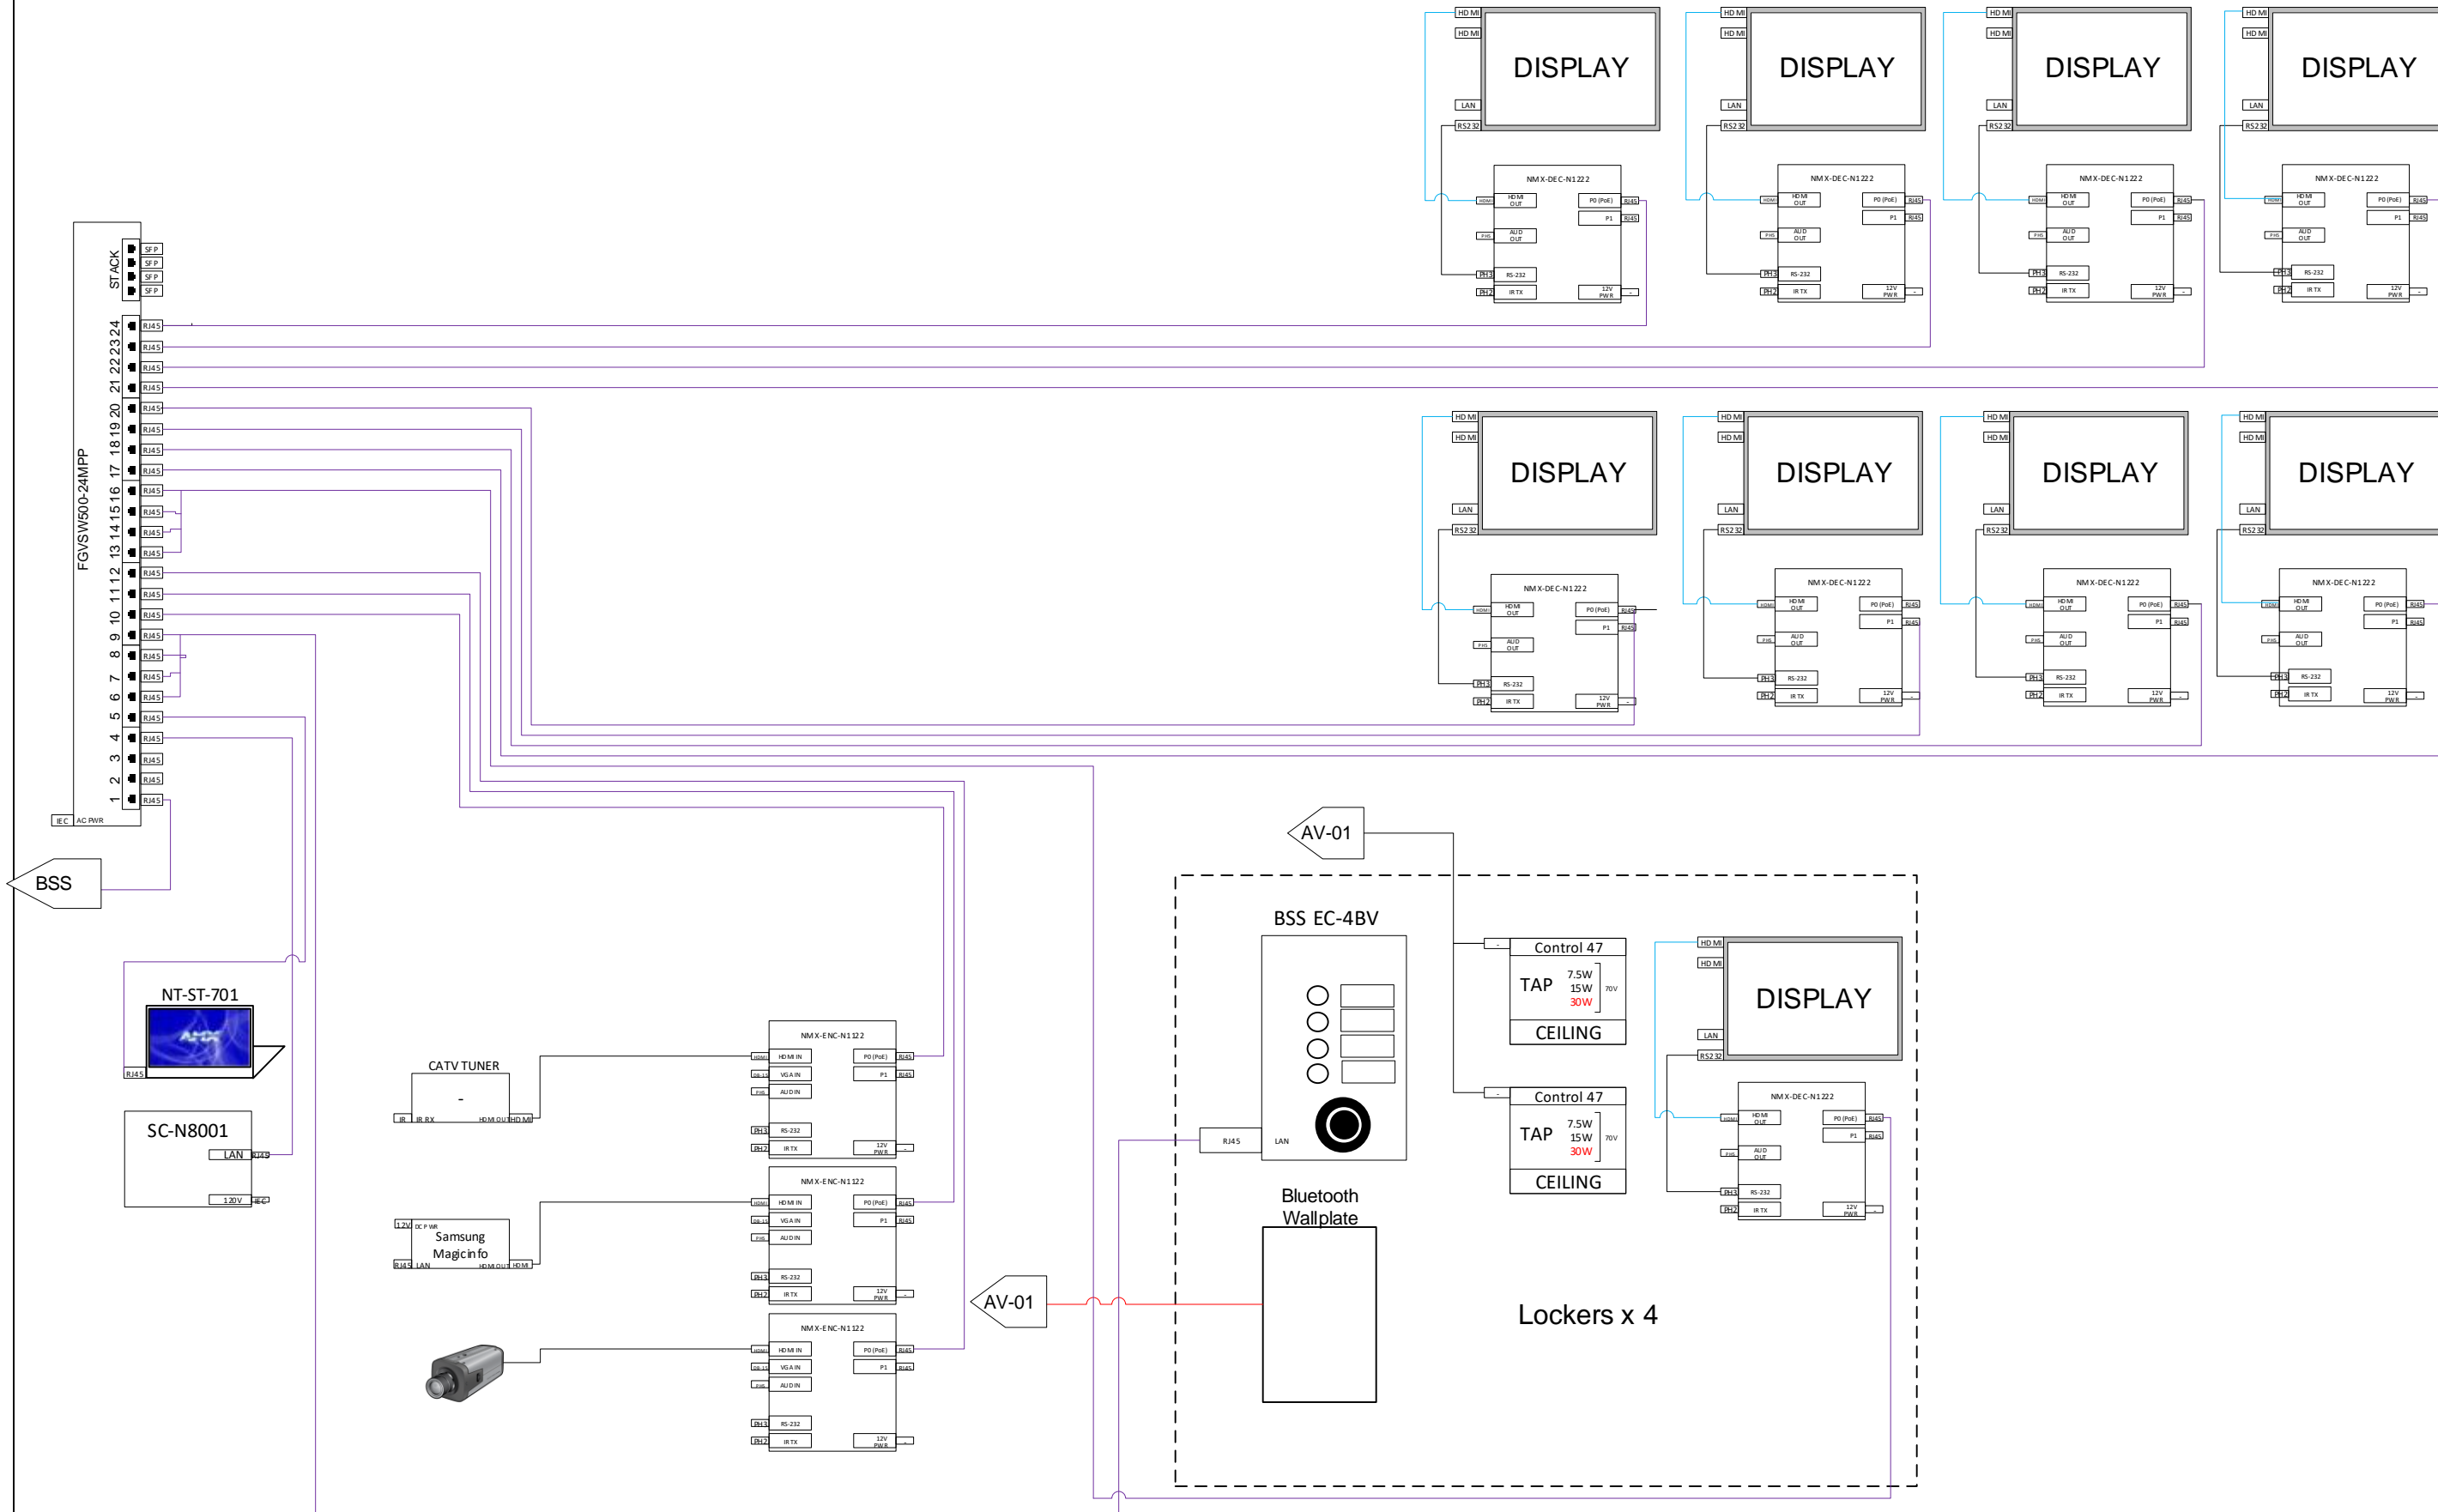

Small-Mid Size Arena

Notes

Notes	Rev	DATE
Initial	0	10/01/17

ISSUE DATE:

Legend

HDMI	—
Speaker	—
DXL INK	—
AUDIO	—
Blu Link	—
BNC	—
LAN	—
Lighting XLS	—
Control	—
Control Tag	●
Network Tag	●
Audio Tag	●
Video Tag	●

PROJECT ENGINEER: Harman
DRAWN BY: Harman

DRAWING NUMBER
AV-03
© 2017 Harman Professional

Small- Mid Size Arena

Notes

Notes	Rev	DATE
Initial	0	10/01/17

ISSUE DATE:

Legend	
HD MI	
Speaker	
DXLINK	
AUDIO	
Blu Link	
BNC	
LAN	
Lighting DMX	
Control	
Control Tag	
Network Tag	
Audio Tag	
Video Tag	

PROJECT ENGINEER: Harman
DRAWN BY: Harman

DRAWING NUMBER

AV-04

© 2017 Harman Professional