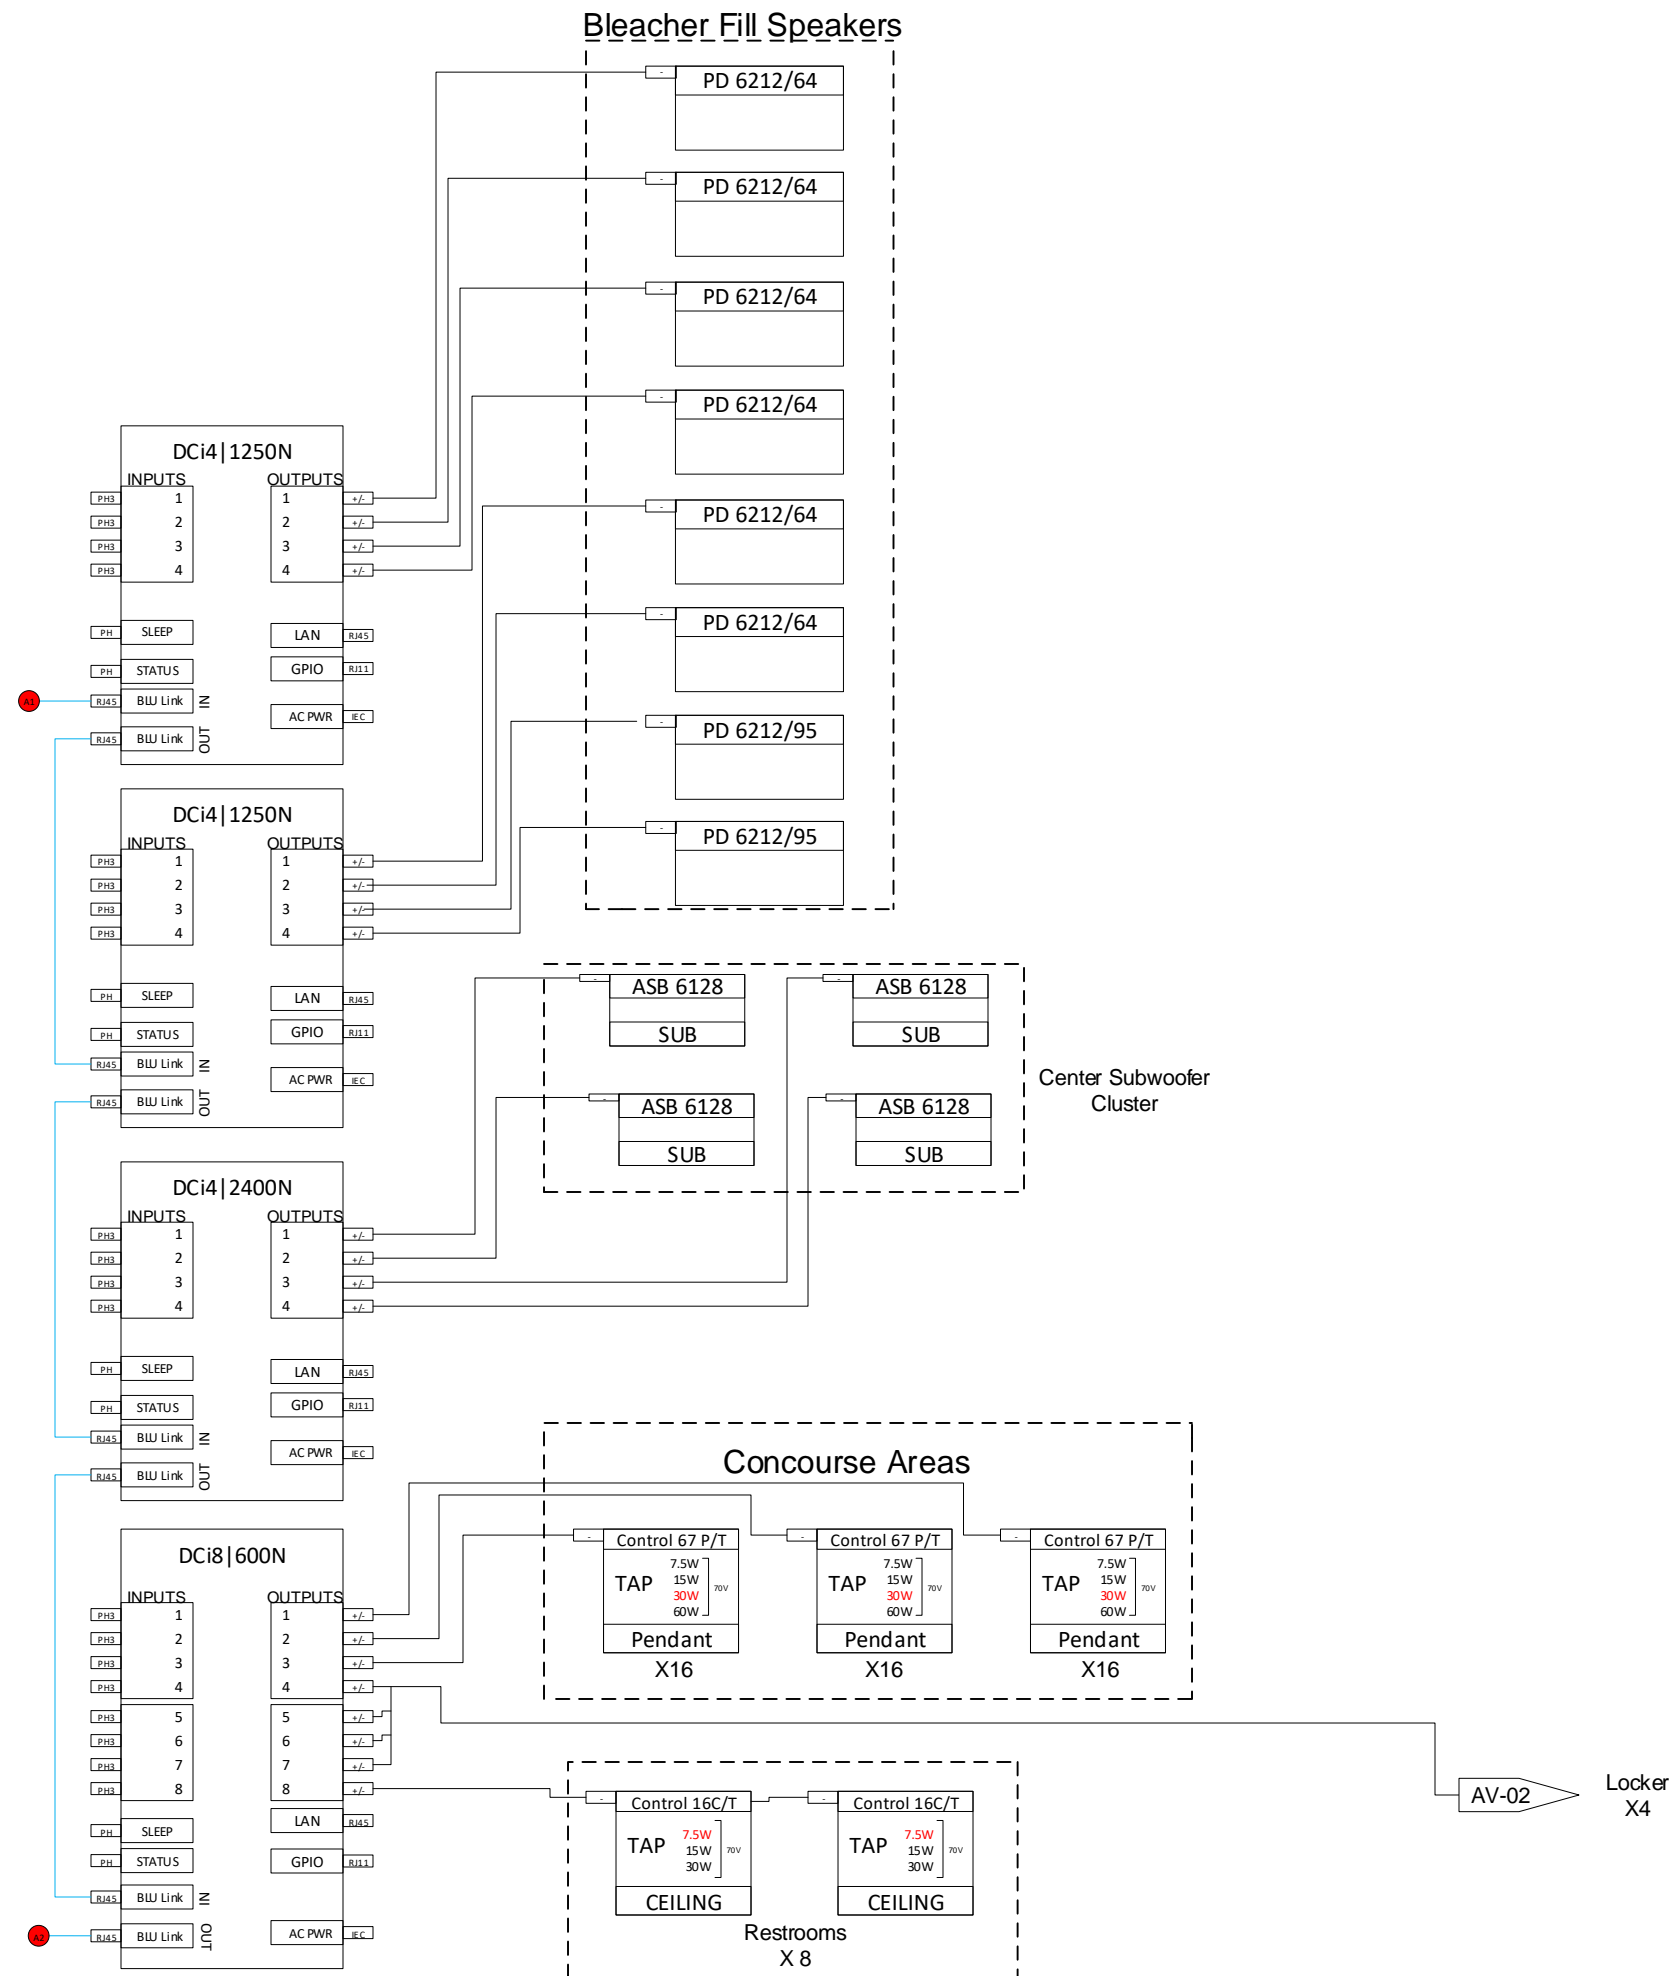

Small- Mid Size Arena

Notes

Notes	Rev	DATE
Initial	0	10/01/17

ISSUE DATE:

PROJECT ENGINEER: Harman
DRAWN BY: Harman

DRAWING NUMBER

AV-02

© 2017 Harman Professional