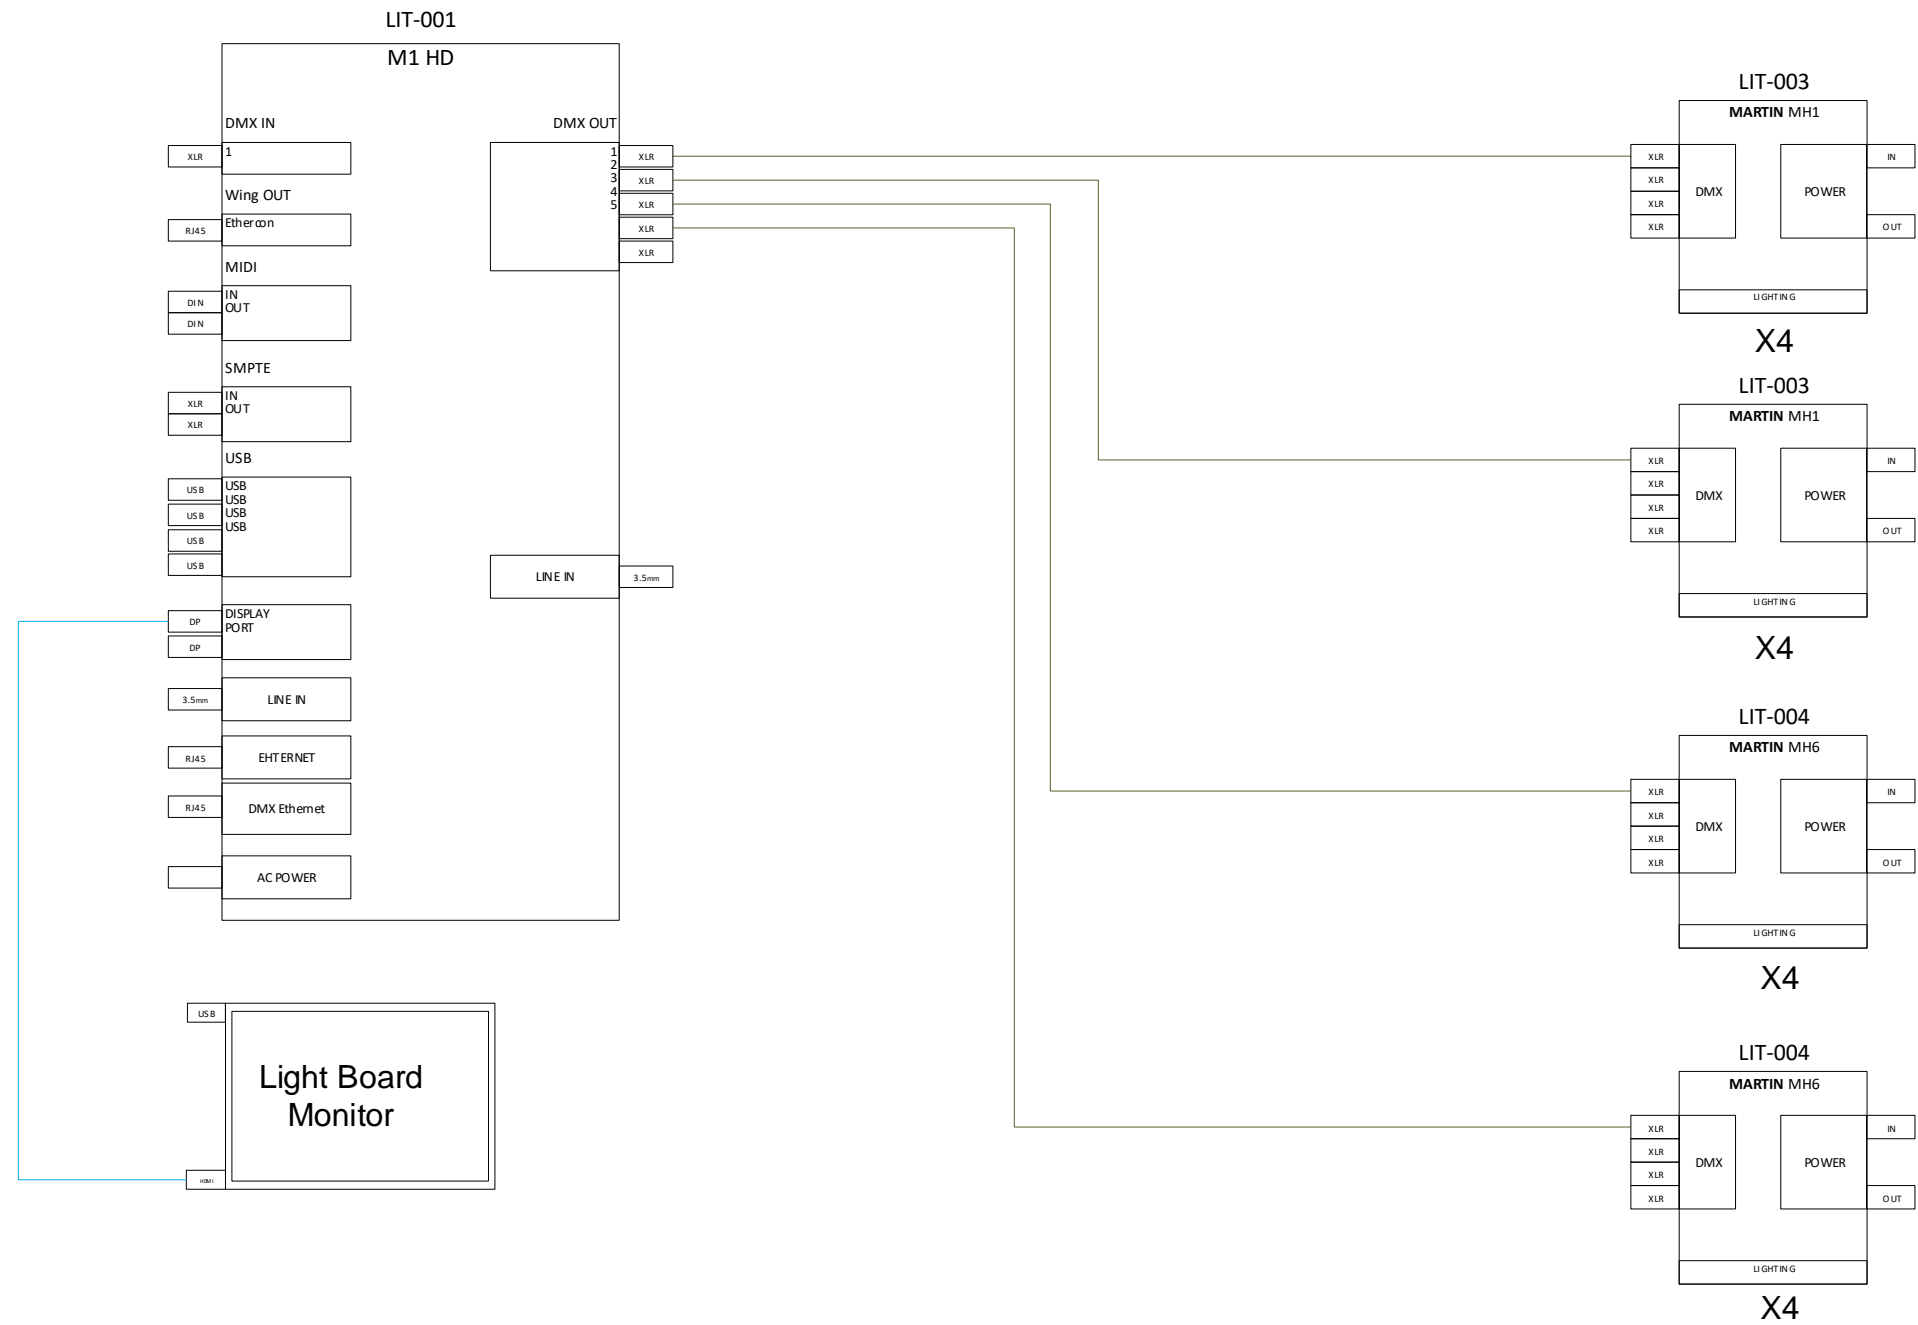

Small-Mid Size Arena

Notes

Notes	Rev	DATE
Initial	0	10/01/17

ISSUE DATE:

Legend

HDMI	—
Speaker	—
DXL INK	—
AUDIO	—
Blu Link	—
BNC	—
LAN	—
Lighting XLS	—
Control	—
Control Tag	●
Network Tag	●
Audio Tag	●
Video Tag	●

PROJECT ENGINEER: Harman
DRAWN BY: Harman

DRAWING NUMBER
AV-03
© 2017 Harman Professional

Small- Mid Size Arena

Notes

Notes	Rev	DATE
Initial	0	10/01/17

ISSUE DATE:

Legend	
HD MI	
Speaker	
DXLINK	
AUDIO	
Blu Link	
BNC	
LAN	
Lighting DMX	
Control	
Control Tag	
Network Tag	
Audio Tag	
Video Tag	

PROJECT ENGINEER: Harman
DRAWN BY: Harman

DRAWING NUMBER

AV-04

© 2017 Harman Professional