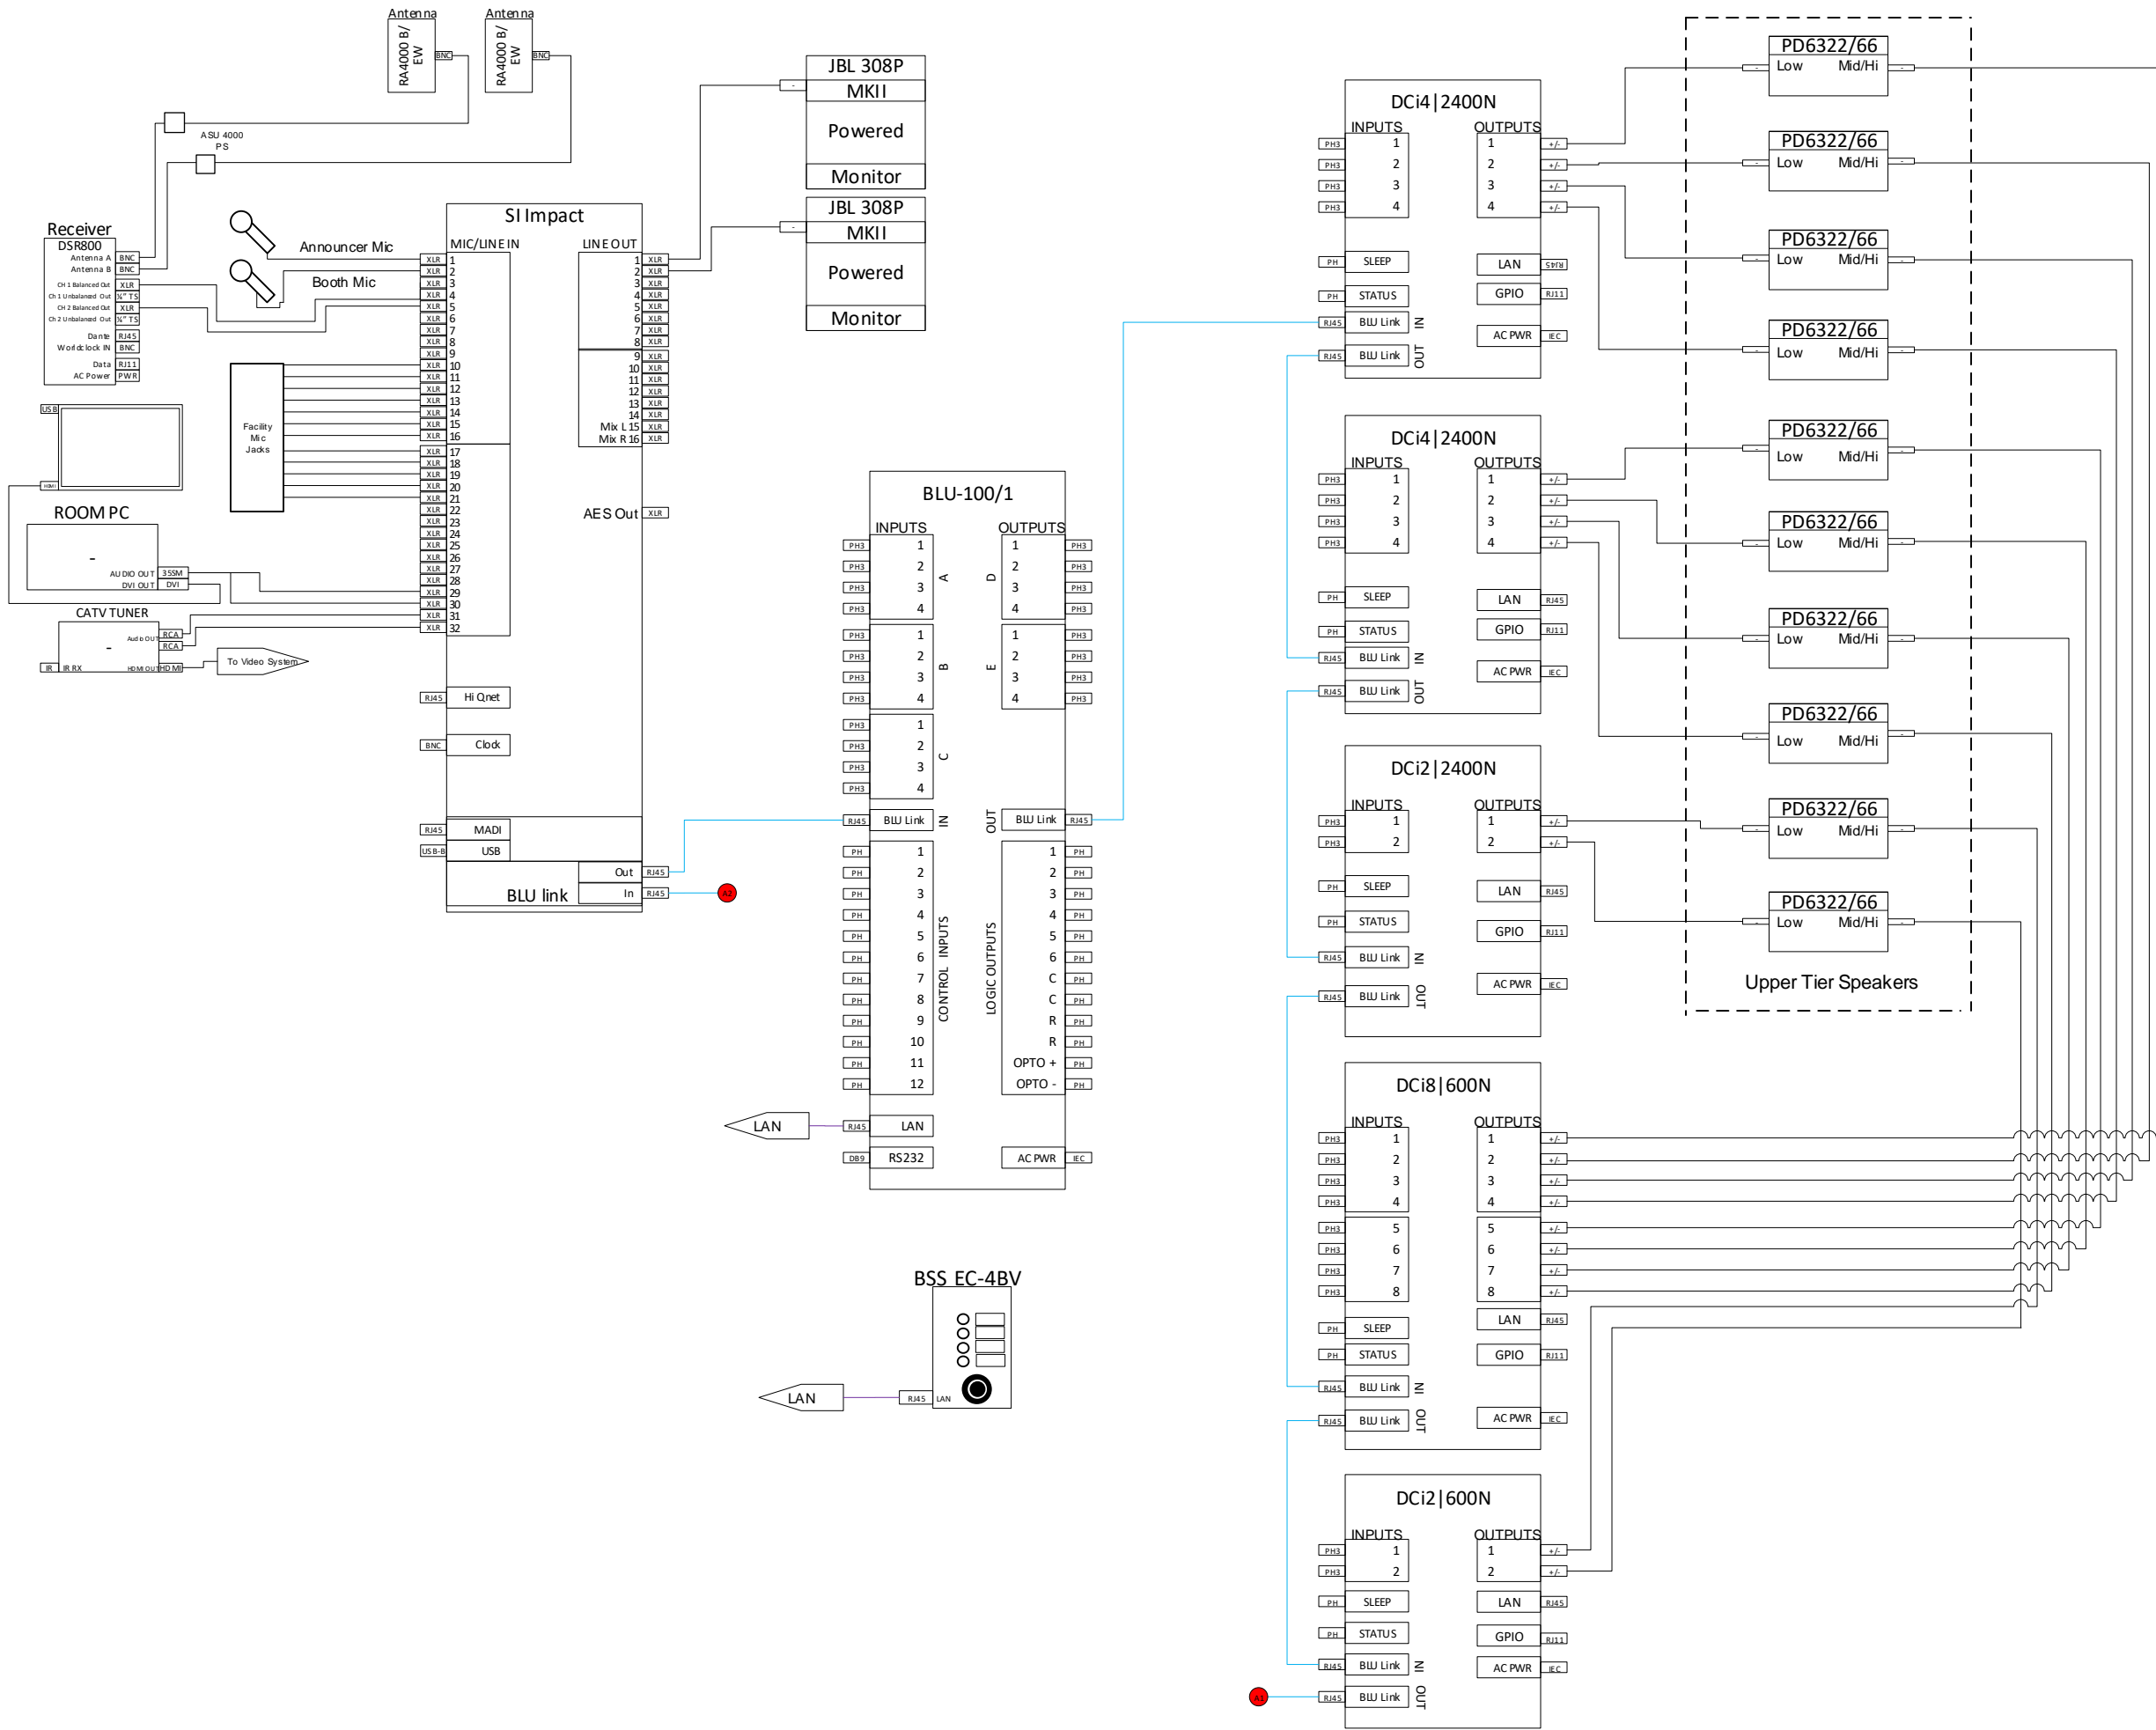

Small-Mid Size Arena

Notes

Notes	Rev	DATE
Initial	0	10/01/17

ISSUE DATE:

PROJECT ENGINEER: Harman
DRAWN BY: Harman

DRAWING NUMBER

AV-01

© 2018 Harman Professional