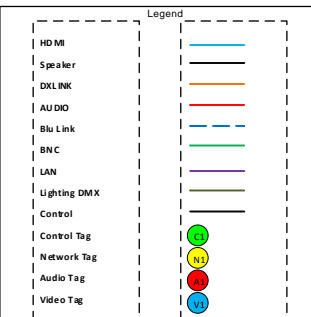

Notes

Notes	Rev	DATE
Initial	0	10/01/17

ISSUE DATE:

PROJECT ENGINEER: Harman
DRAWN BY: Harman

DRAWING NUMBER

AV-02

© 2017 Harman Professional