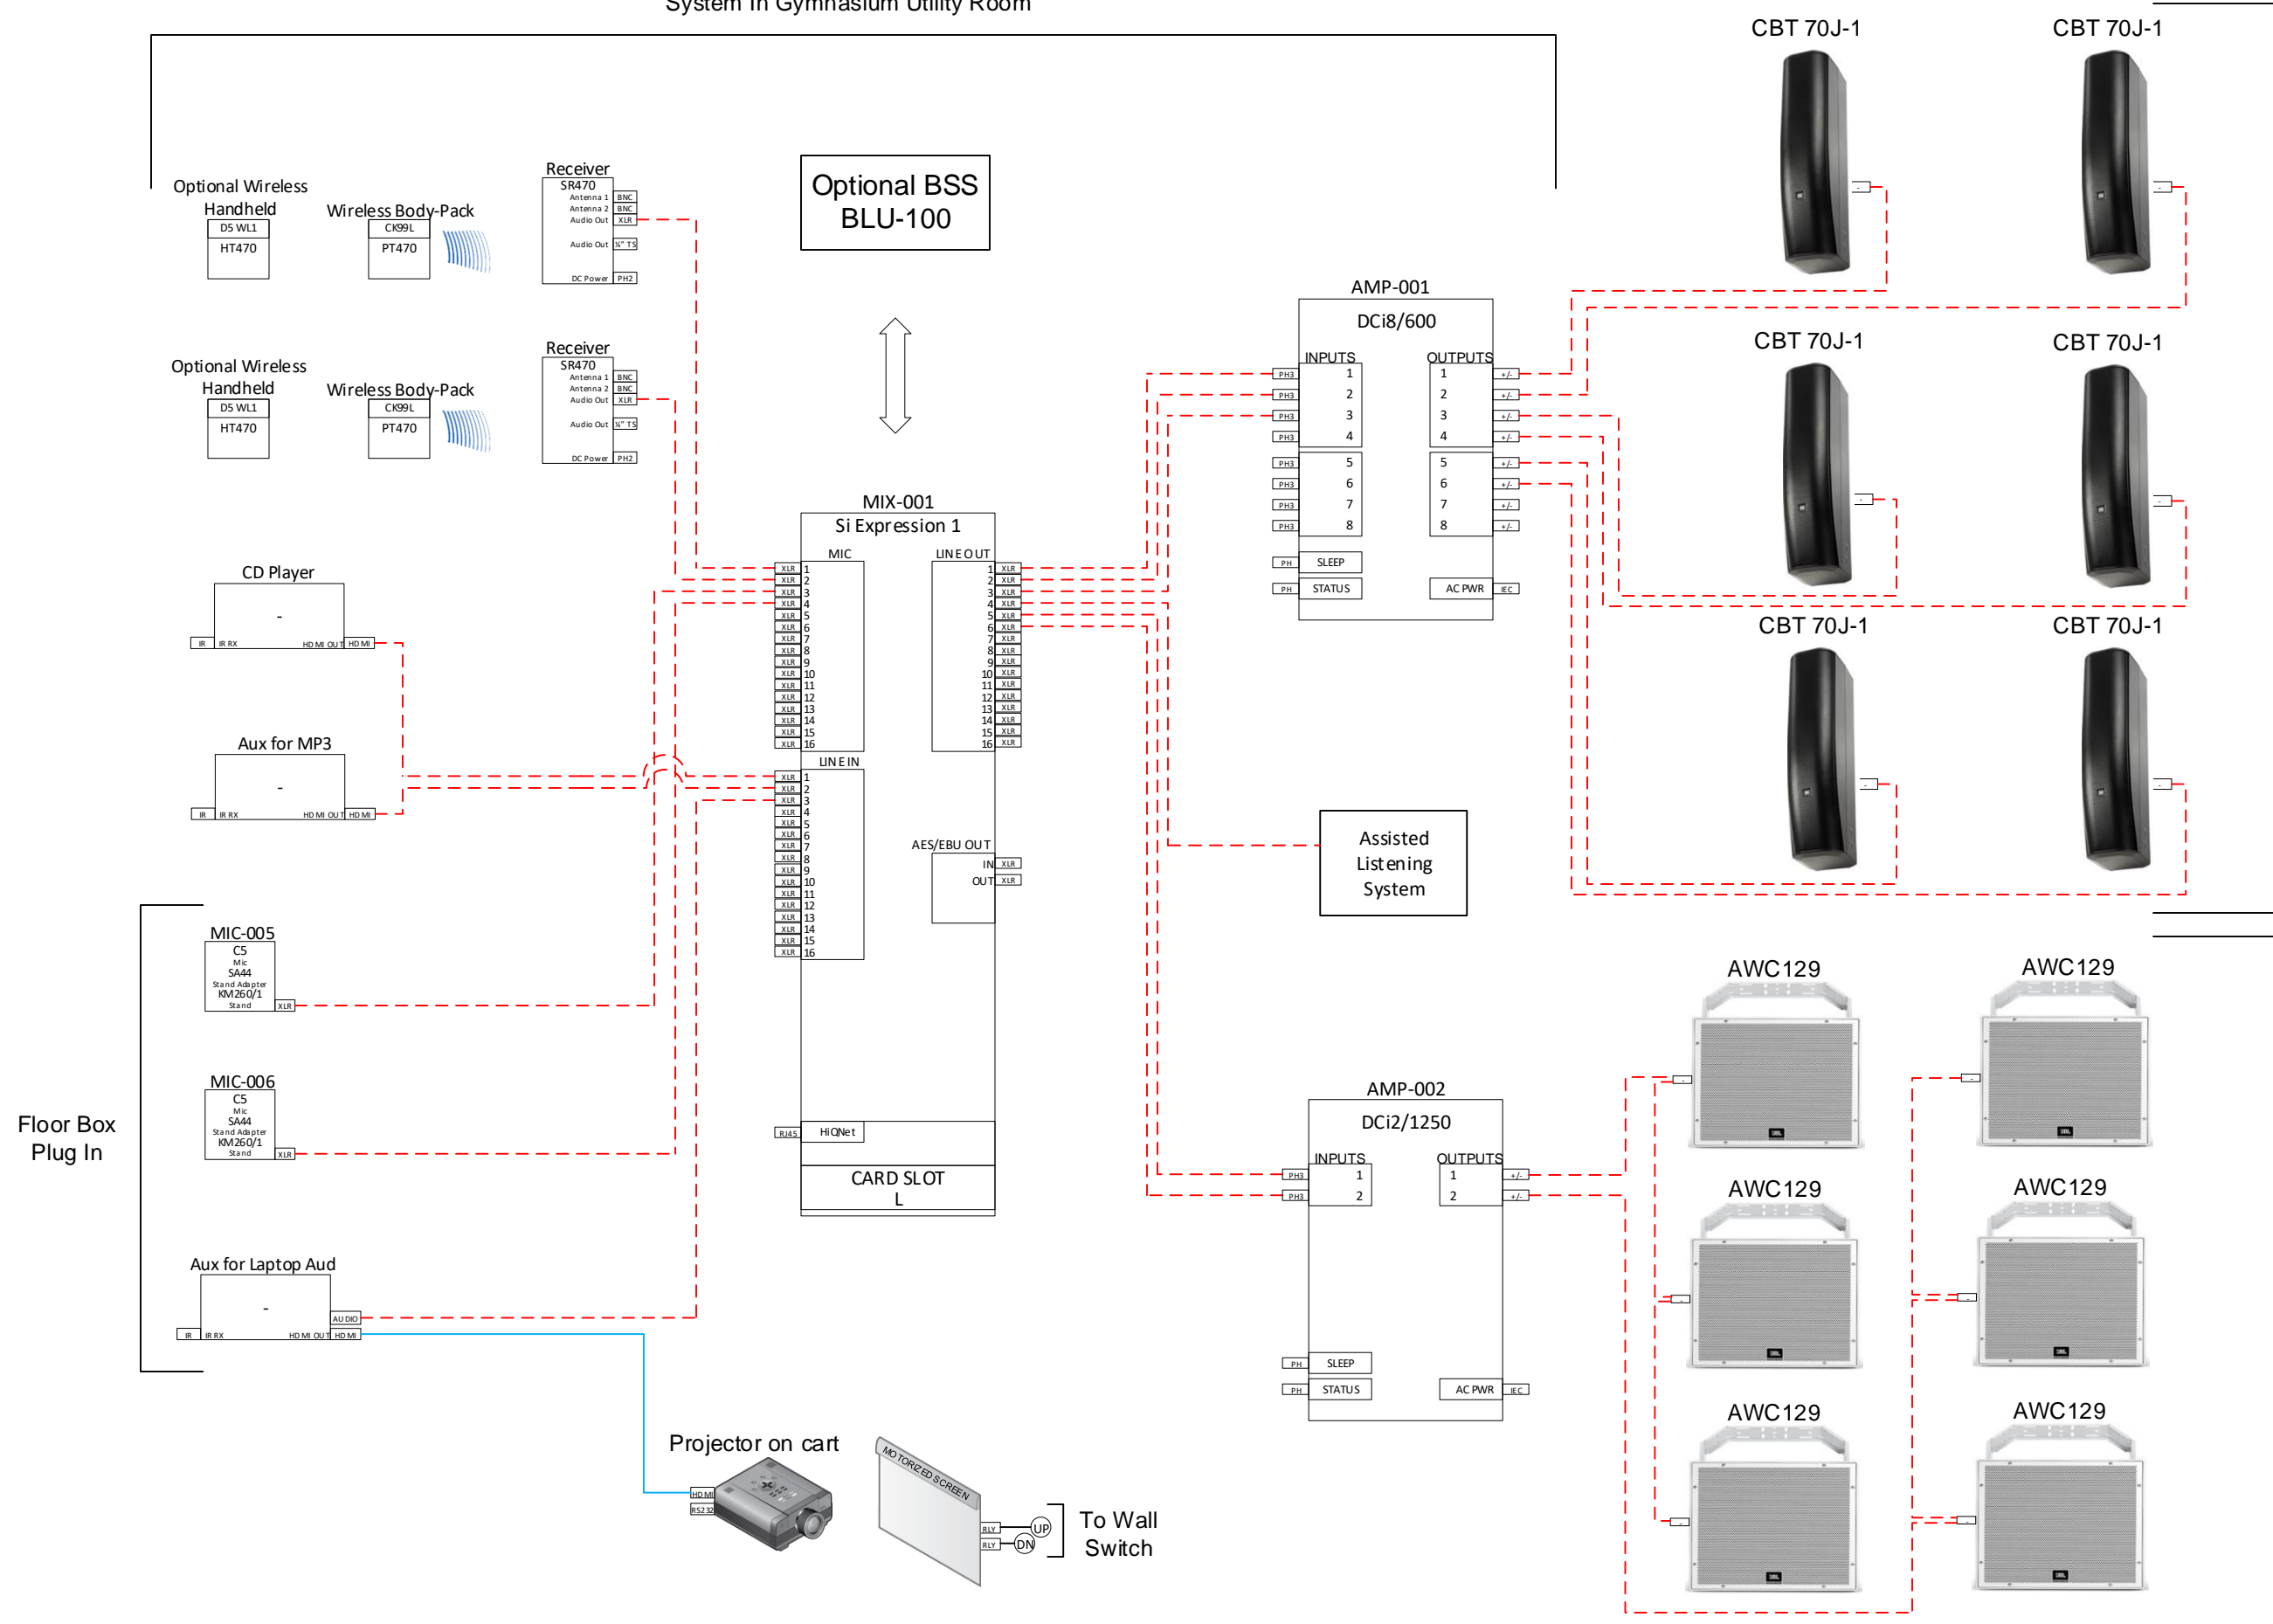

System In Gymnasium Utility Room

LCR Home-Vis Bleachers

Down Fire Over Court

Gymnasium

Notes

Notes	Rev	DATE
Initial	0	

ISSUE DATE:

Legend	Color
HDMI	Blue
DB15 VG A	Black
DXLINK	Orange
AU/DIO	Green
Blu Link	Blue
BNC	Red
LAN	Purple
Lighting XLS	Yellow
Control	Light Green
Control Tag	Light Blue
Network Tag	Light Yellow
Audio Tag	Light Red
Video Tag	Light Purple

PROJECT ENGINEER: Harman
DRAWN BY: Harman

DRAWING NUMBER

AV-01