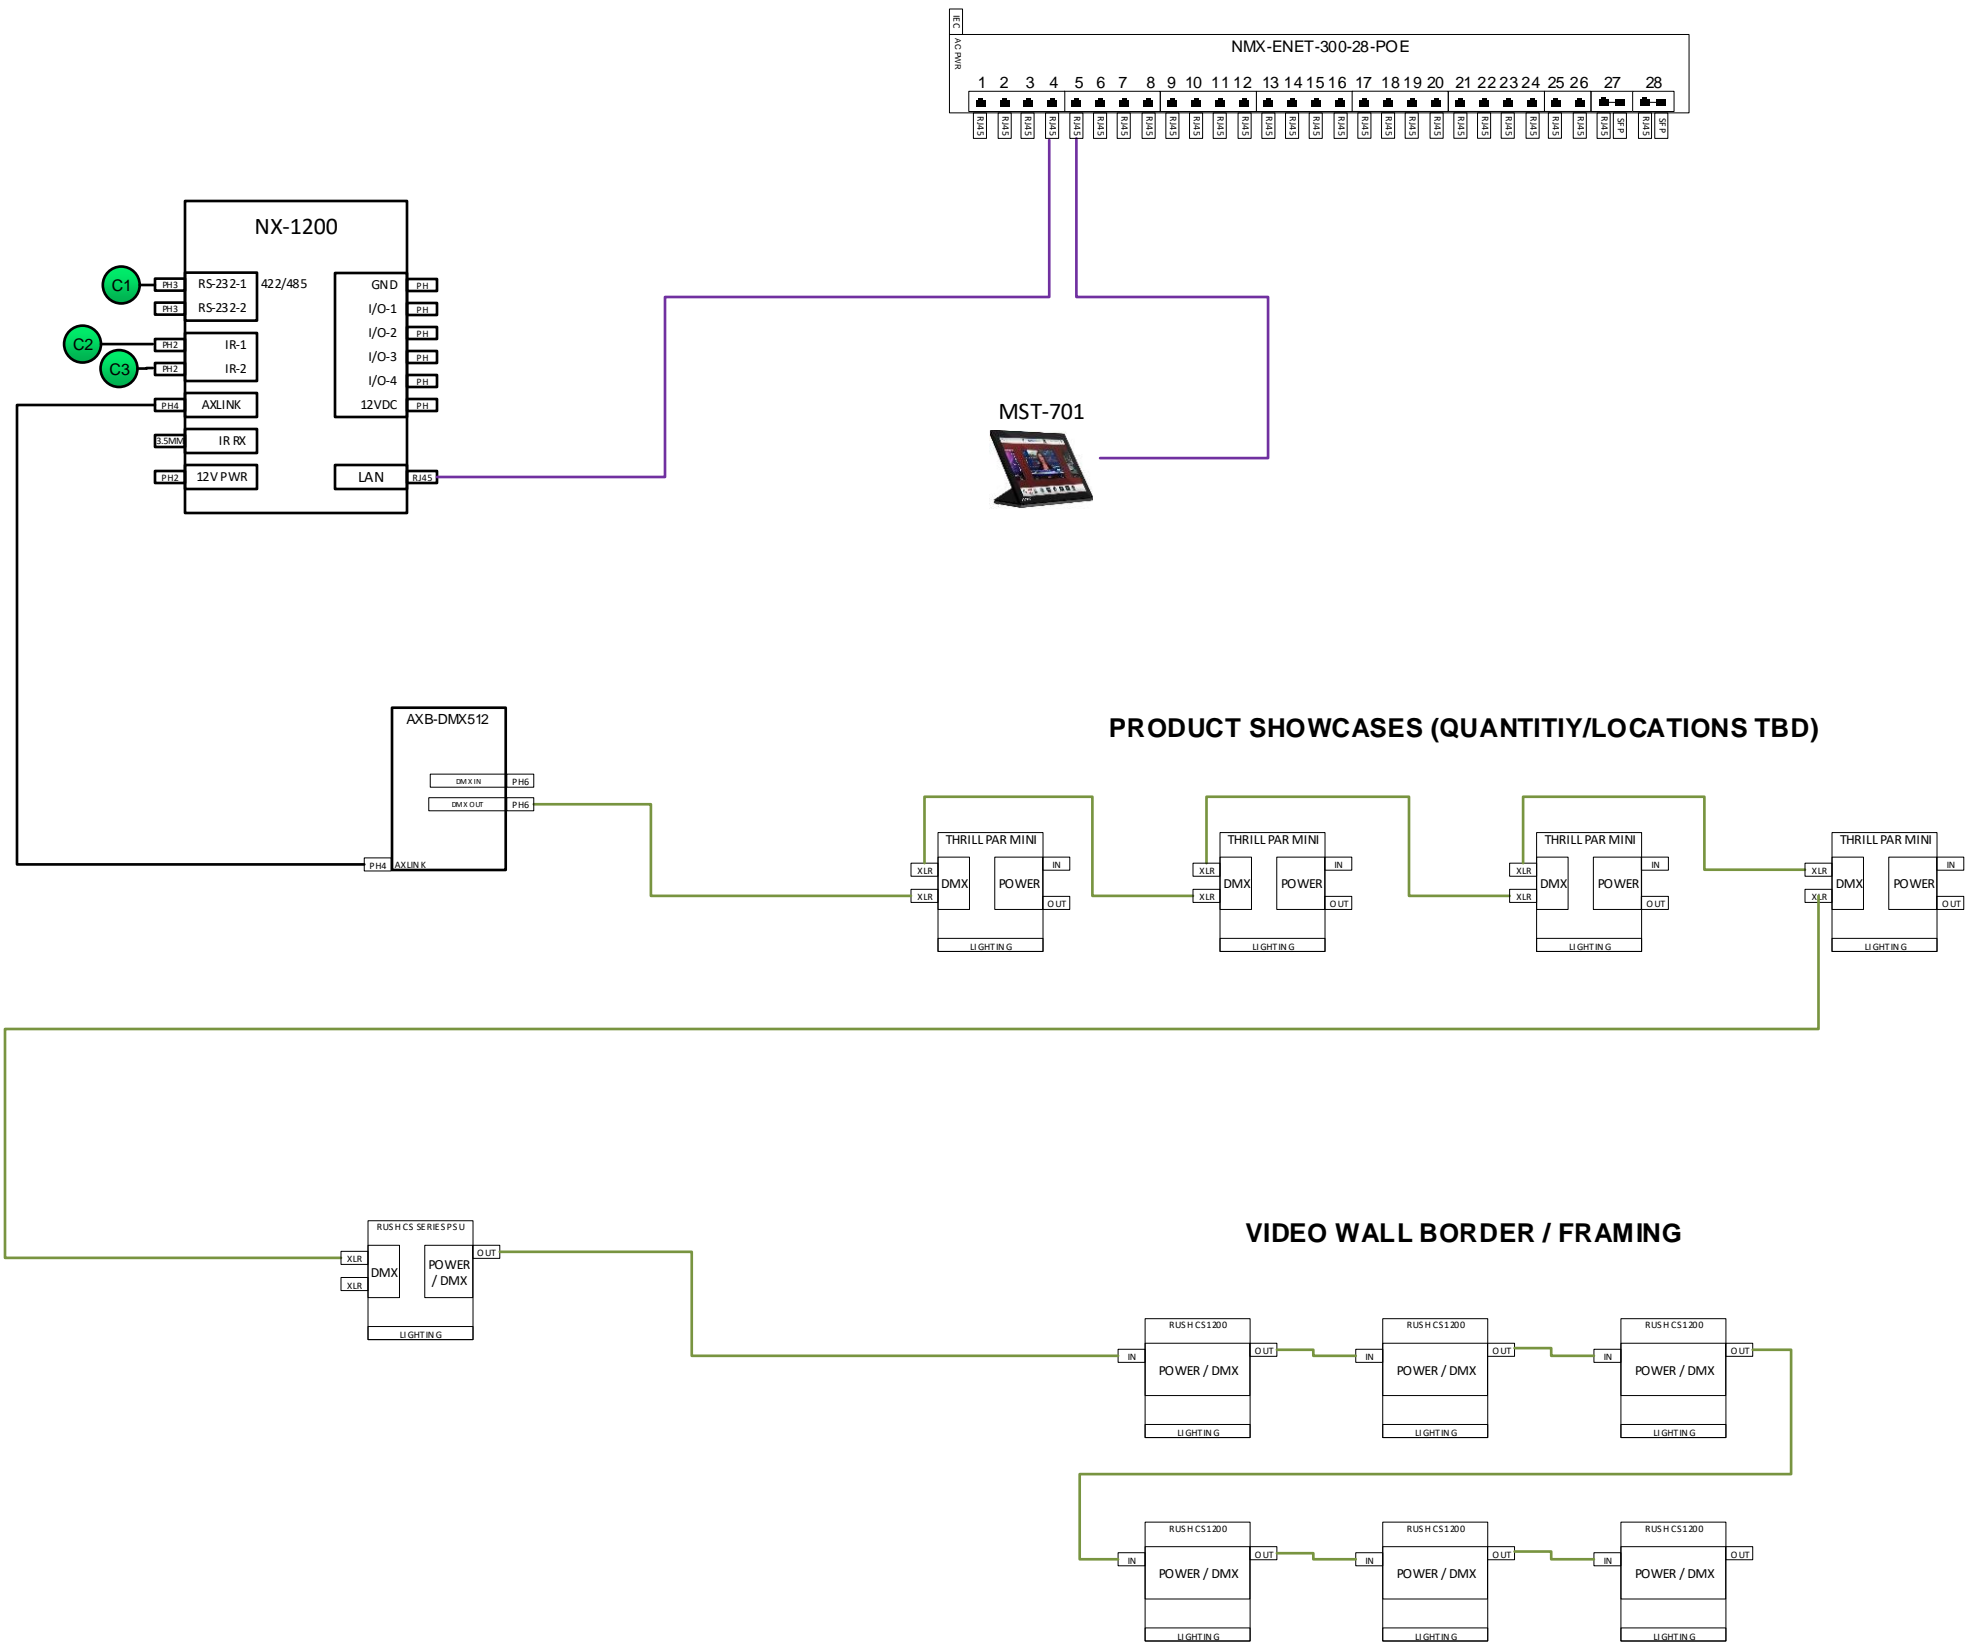

PROJECT ENGINEER: Harman
DRAWN BY: Harman

DRAWING NUMBER

AV-01

© 2017 Harman Professional

STORE FLOOR

EXPERIMENTAL SPACE VIDEO WALL

Retail Store (Including Experimental Space)

Notes

Notes	Rev	DATE
CL	0	03/20/18

ISSUE DATE:

Legend

HDMI	—
DB15 VGA	—
DXLINK	—
AU/DIO	—
Blu Link	—
BNC	—
LAN	—
Lighting XLS	—
Control	—
Control Tag	—
Network Tag	—
Audio Tag	—
Video Tag	—

PROJECT ENGINEER: Harman
DRAWN BY: Harman

DRAWING NUMBER
AV-03
© 2017 Harman Professional

Retail Store (Including Experimental Space)

Notes

Notes	Rev	DATE
CL	0	03/20/18

ISSUE DATE:

Legend	Color
HD MI	Blue
DB15 VG A	Red
DXLINK	Green
AU/DIO	Orange
Blu Link	Yellow
BNC	Purple
LAN	Black
Lighting XLS	Light Green
Control	Light Blue
Control Tag	Green Circle
Network Tag	Yellow Circle
Audio Tag	Red Circle
Video Tag	Blue Circle

PROJECT ENGINEER: Harman
DRAWN BY: Harman

DRAWING NUMBER

AV-02

© 2017 Harman Professional