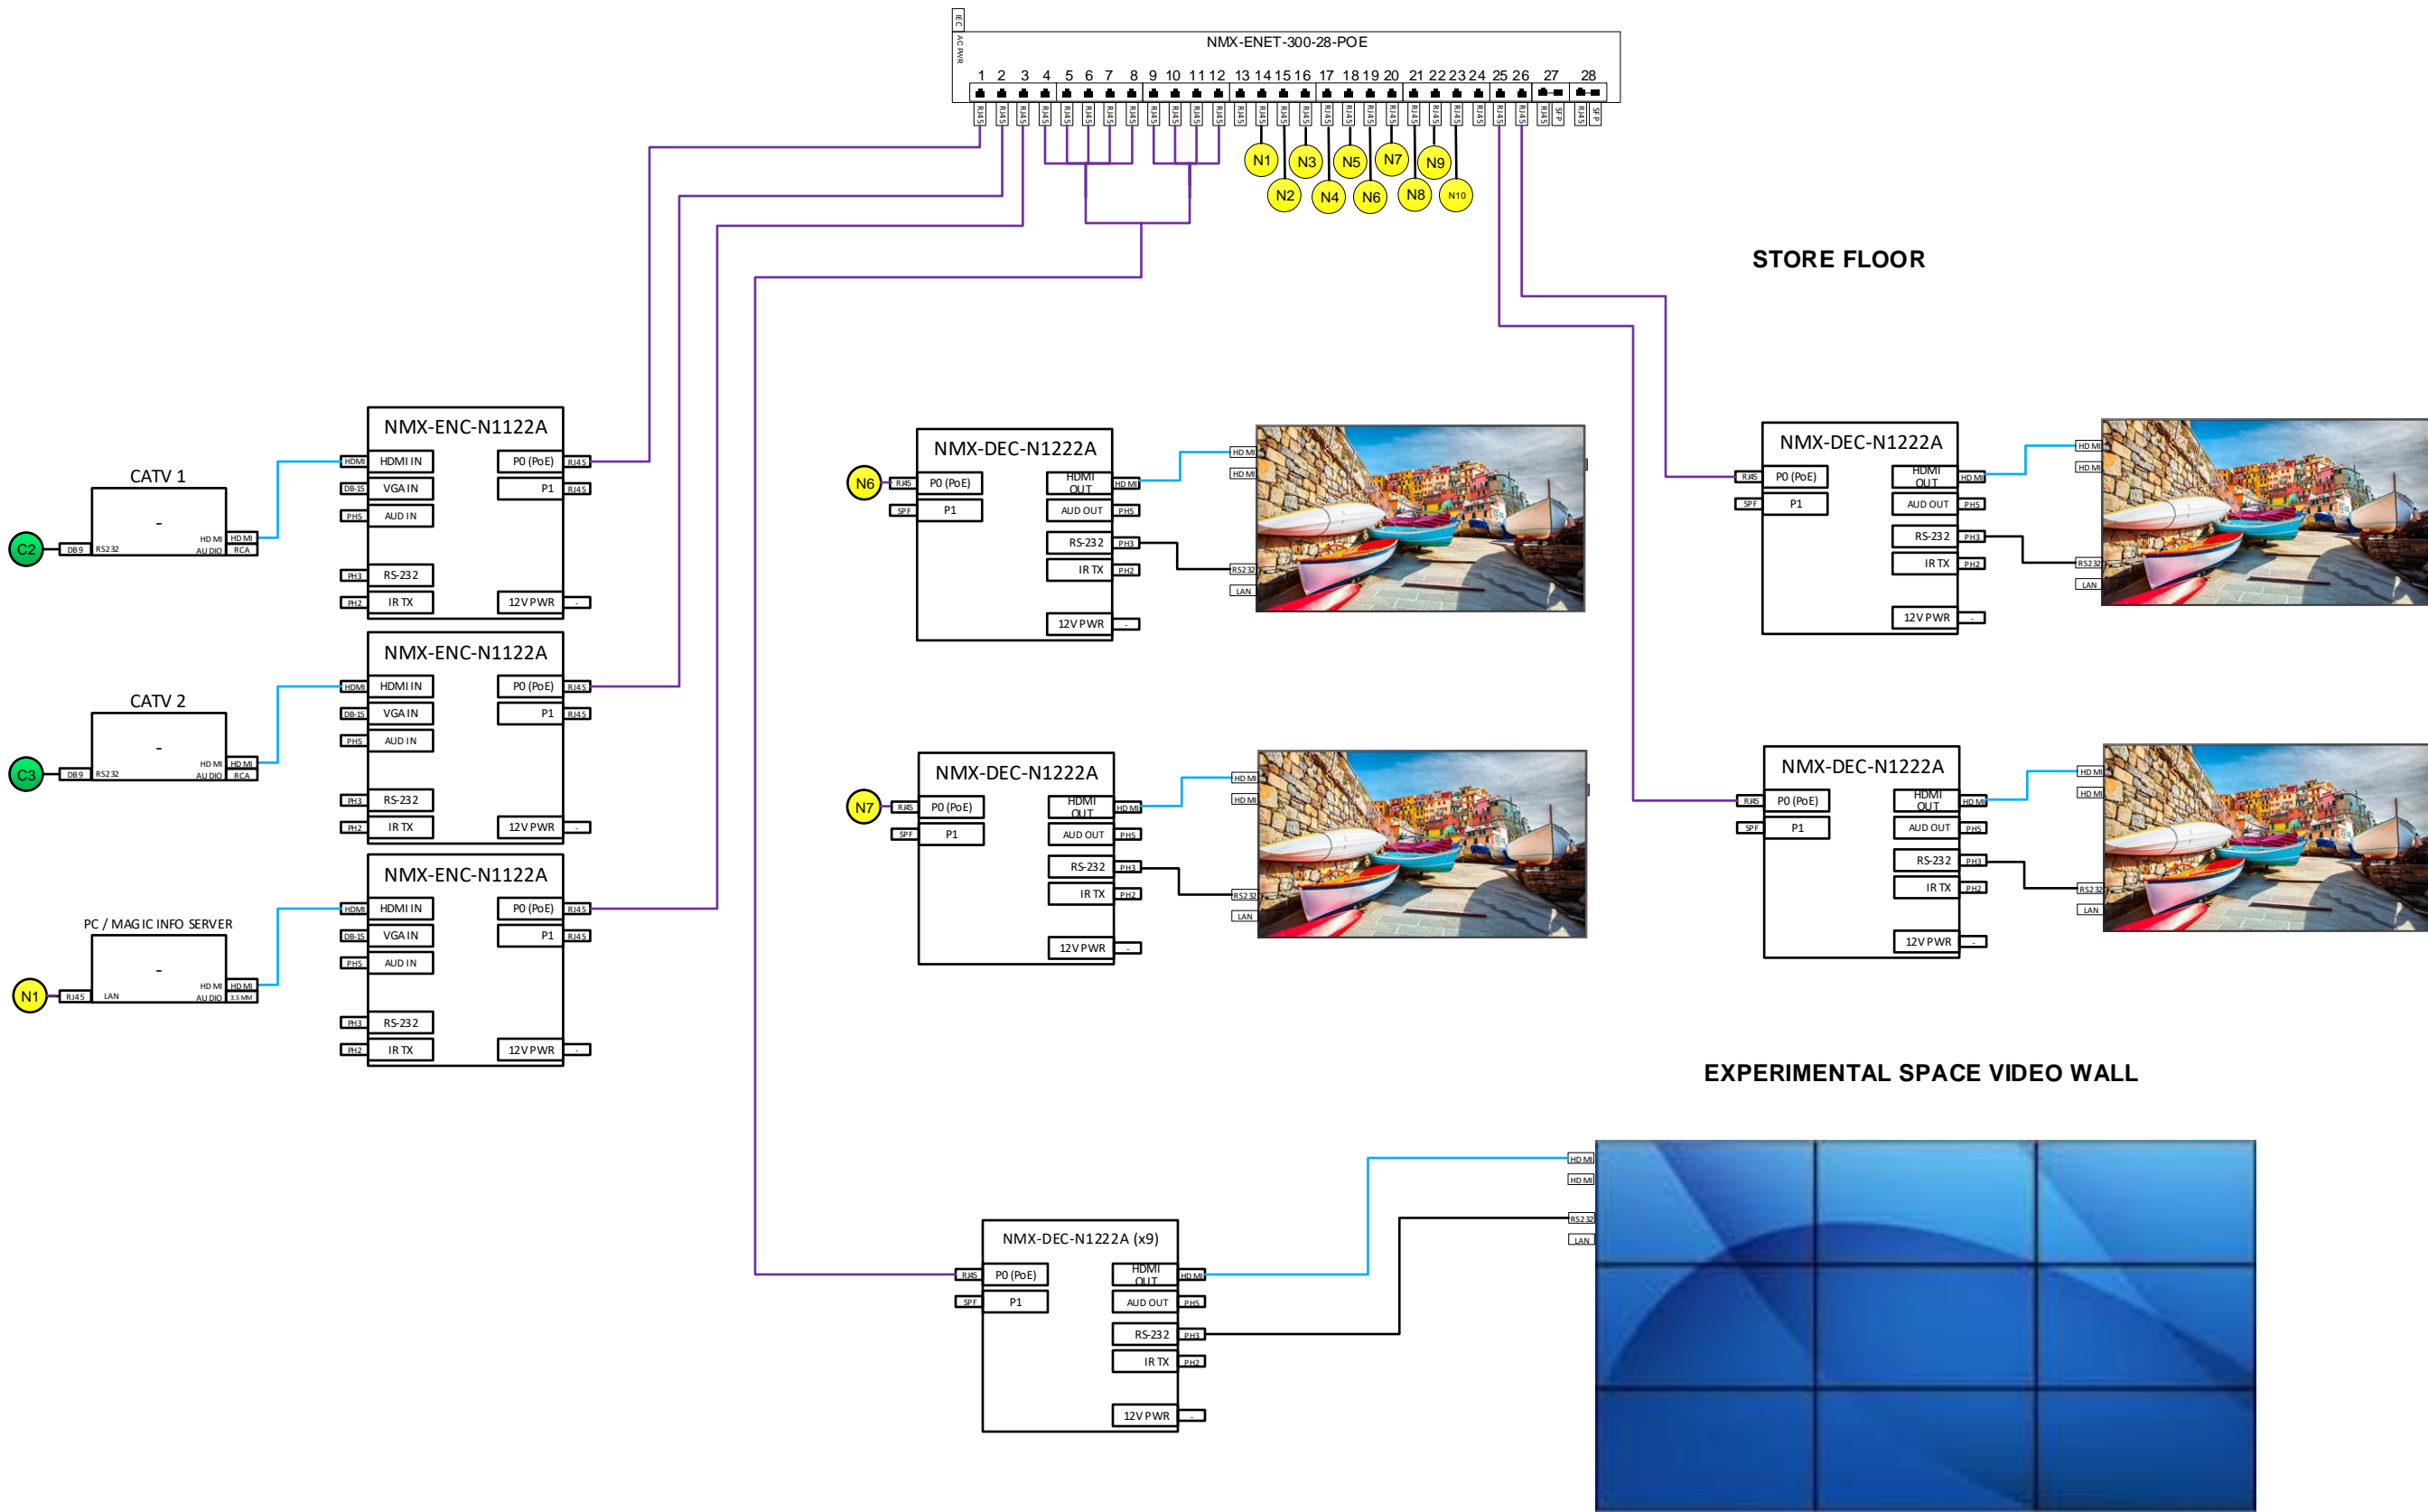

PROJECT ENGINEER: Harman
DRAWN BY: Harman

DRAWING NUMBER

AV-01

© 2017 Harman Professional

STORE FLOOR

EXPERIMENTAL SPACE VIDEO WALL

Retail Store (Including Experimental Space)

Notes

Notes	Rev	DATE
CL	0	03/20/18

ISSUE DATE:

Legend

HDMI	—
DB15 VGA	—
DXLINK	—
AU/DIO	—
Blu Link	—
BNC	—
LAN	—
Lighting XLS	—
Control	—
Control Tag	—
Network Tag	—
Audio Tag	—
Video Tag	—

PROJECT ENGINEER: Harman
DRAWN BY: Harman

DRAWING NUMBER
AV-03
© 2017 Harman Professional

Retail Store (Including Experimental Space)

Notes

Notes	Rev	DATE
CL	0	03/20/18

ISSUE DATE:

Legend	Color
HD MI	Blue
DB15 VG A	Red
DXLINK	Green
AU/DIO	Orange
Blu Link	Yellow
BNC	Purple
LAN	Black
Lighting XLS	Light Green
Control	Light Blue
Control Tag	Green Circle
Network Tag	Yellow Circle
Audio Tag	Red Circle
Video Tag	Blue Circle

PROJECT ENGINEER: Harman
DRAWN BY: Harman

DRAWING NUMBER

AV-02

© 2017 Harman Professional