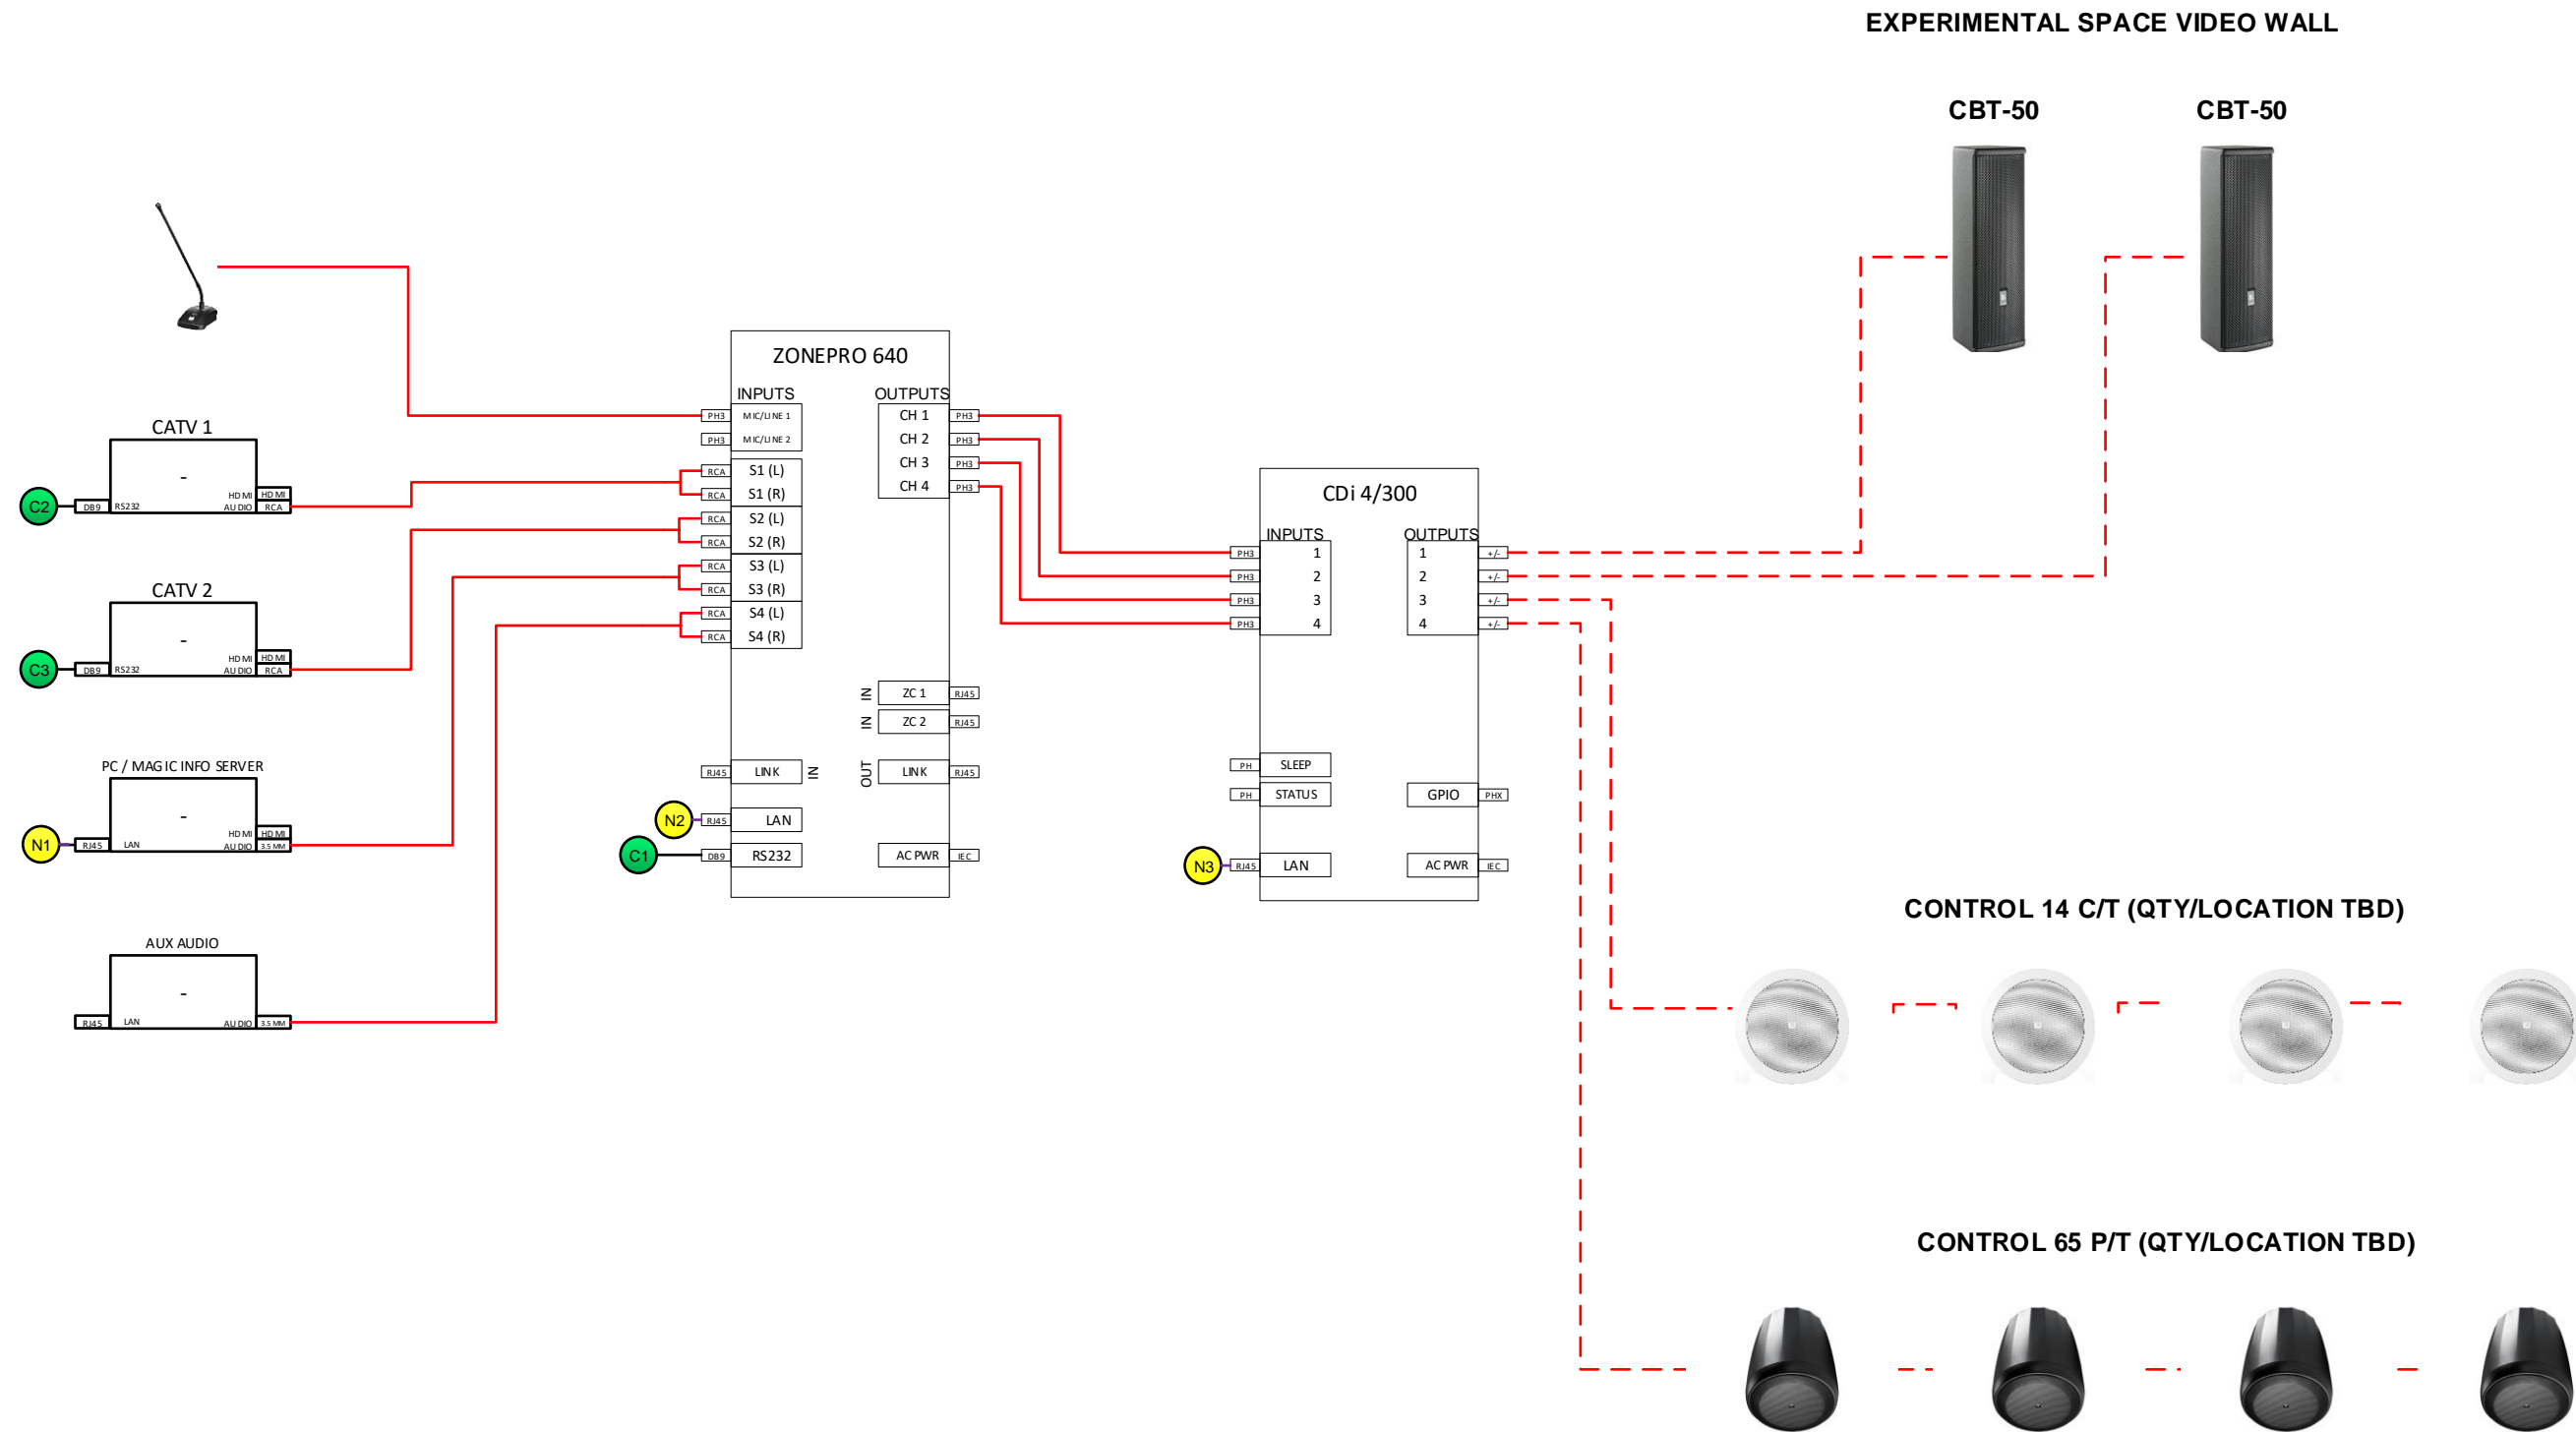

Retail Store (Including Experimental Space)

Notes

Notes	Rev	DATE
CL	0	03/20/18

ISSUE DATE:

Legend	
HD MI	
DB15 VGA	
DXLINK	
AU/DIO	
Blu Link	
BNC	
LAN	
Lighting XLS	
Control	
Control Tag	
Network Tag	
Audio Tag	
Video Tag	

PROJECT ENGINEER: Harman
DRAWN BY: Harman

DRAWING NUMBER

AV-01

© 2017 Harman Professional