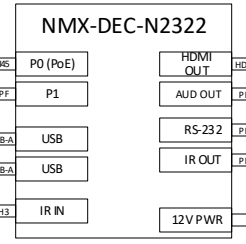

**Digital Signage
Samsung QM65H**

Note:
Additional Signage Displays can be added as needed.

Video Wall – Encoders

**Video Wall
(4) x Samsung QM65H**

Program Audio to
DBX Zone Pro 640

Cinema Lobby
Network AV

Paging Mic
AKG
DST99S

Musak System

Program Audio From
NMX-ATC-4321-C

Note:
Select Option A or Option B
Depending on Lobby
Configuration.

**Option A
Pendant Speakers**

**Option B
Constant Beamwidth Technology™
Adjustable Coverage Line Array Column**