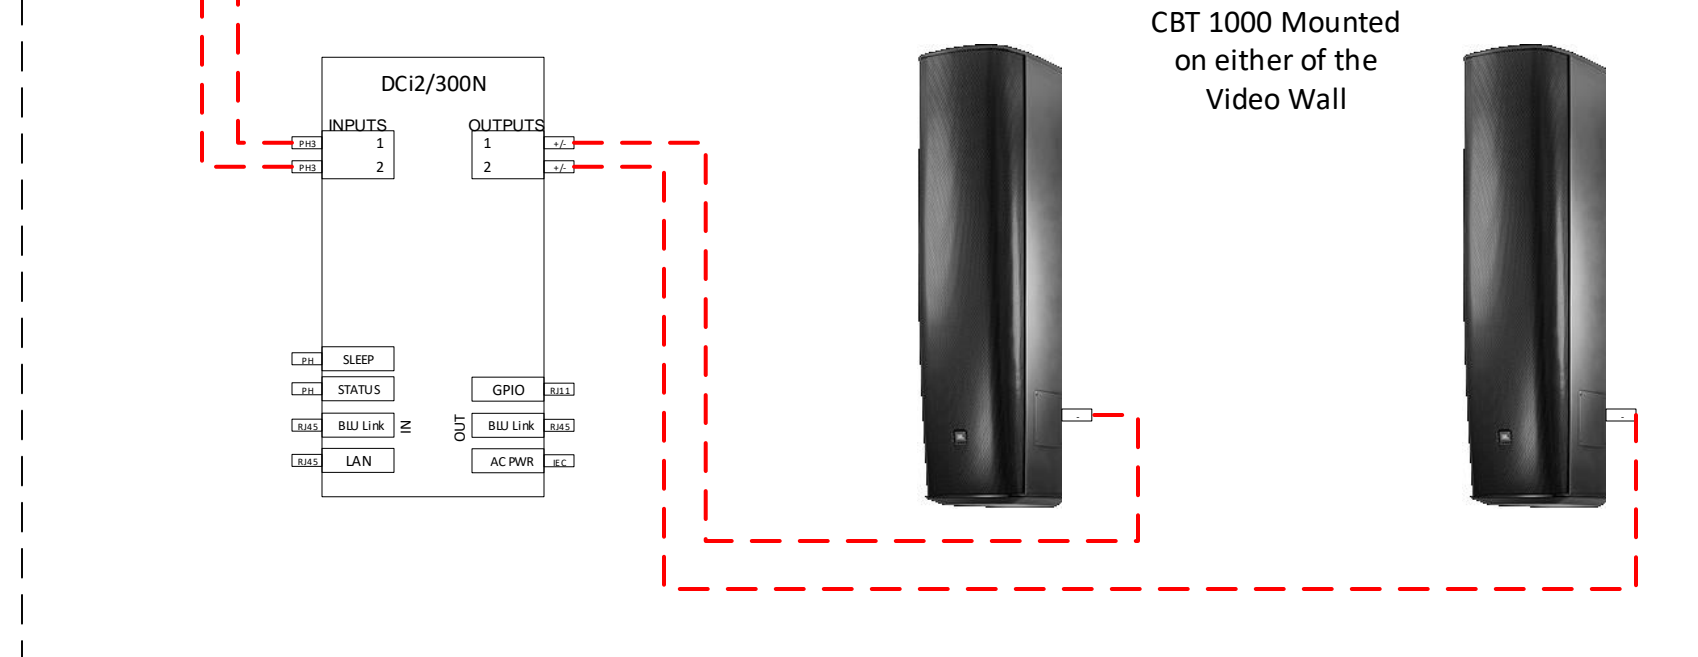

Paging Mic
AKG
DST99S

Musak System

Program Audio From
NMX-ATC-4321-C

Note:
Select Option A or Option B
Depending on Lobby
Configuration.

**Option A
Pendant Speakers**

**Option B
Constant Beamwidth Technology™
Adjustable Coverage Line Array Column**