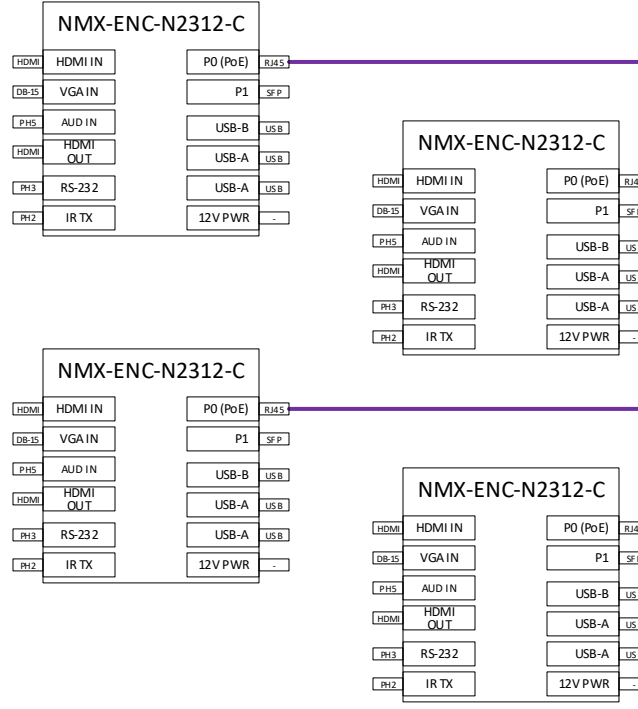

**Digital Signage
Samsung QM65H**

Note:
Additional Signage Displays can be added as needed.

Video Wall – Encoders

**Video Wall
(4) x Samsung QM65H**

Program Audio to
DBX Zone Pro 640

Cinema Lobby
Network AV

Paging Mic
AKG
DST99S

Musak System

Program Audio From
NMX-ATC-4321-C

Note:
Select Option A or Option B
Depending on Lobby
Configuration.

**Option A
Pendant Speakers**

**Option B
Constant Beamwidth Technology™
Adjustable Coverage Line Array Column**