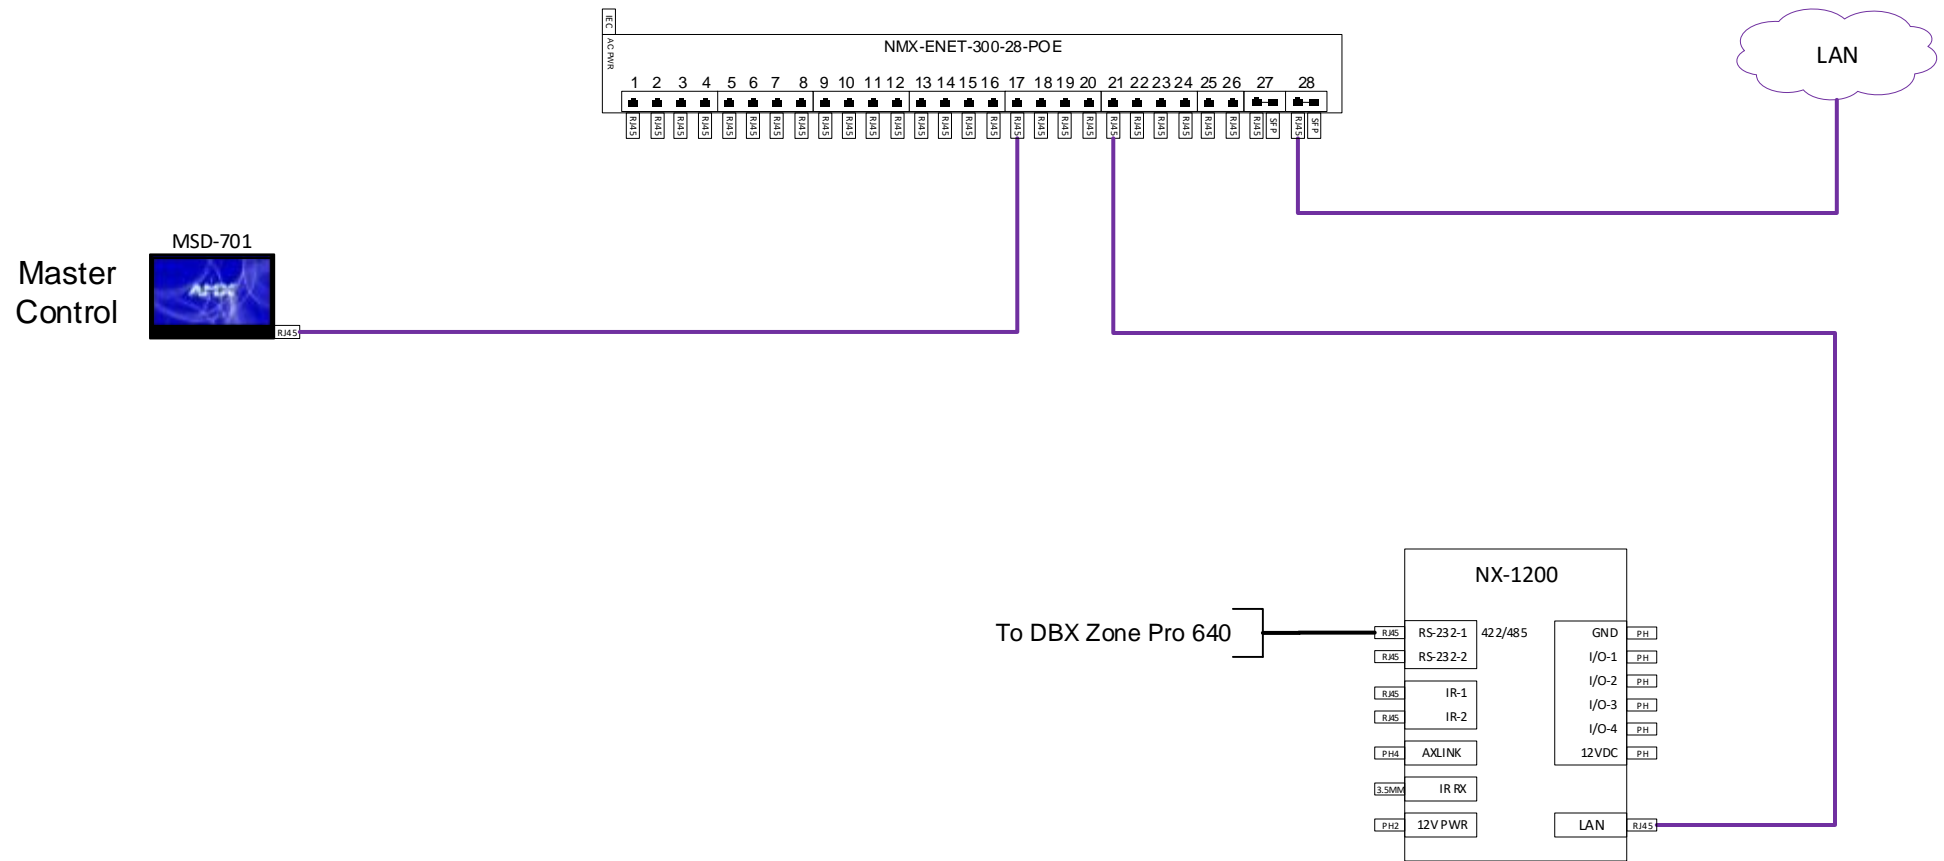

Notes

Notes	Rev	DATE
Initial	0	03/14/18

ISSUE DATE:

PROJECT ENGINEER: Harman
DRAWN BY: Harman
OPPORTUNITY NUMBER:

DRAWING NUMBER

A-01

© 2018 Harman Professional

Cinema Lobby
Network AV