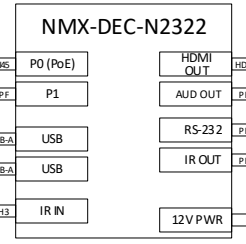

**Digital Signage
Samsung QM65H**

Note:
Additional Signage Displays can be added as needed.

Video Wall – Encoders

**Video Wall
(4) x Samsung QM65H**

Program Audio to
DBX Zone Pro 640

Cinema Lobby
Network AV

Paging Mic
AKG
DST99S

Musak System

Program Audio From
NMX-ATC-4321-C

Note:
Select Option A or Option B
Depending on Lobby
Configuration.

**Option A
Pendant Speakers**

**Option B
Constant Beamwidth Technology™
Adjustable Coverage Line Array Column**