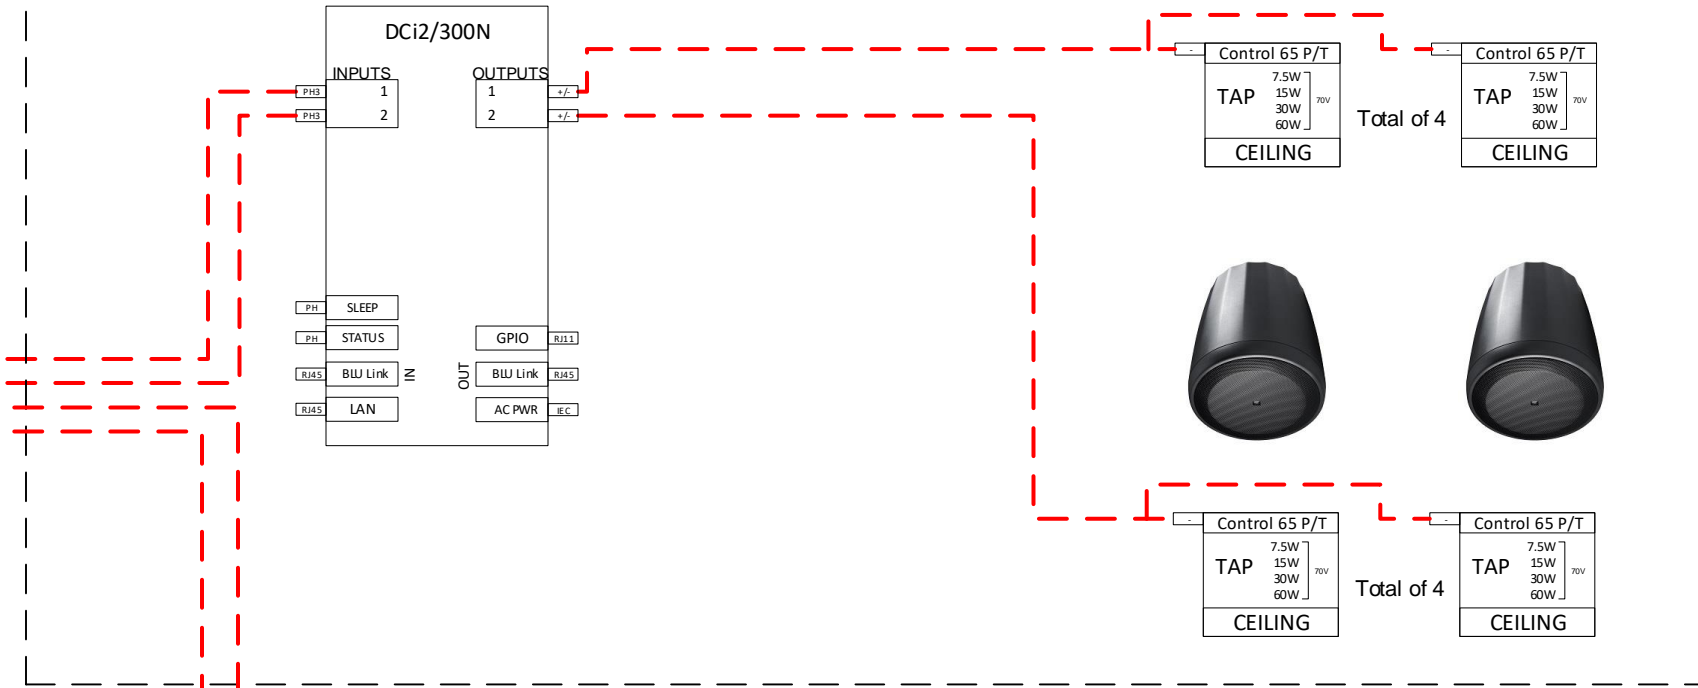

Paging Mic
AKG
DST99S

Musak System

Program Audio From
NMX-ATC-4321-C

Note:
Select Option A or Option B
Depending on Lobby
Configuration.

**Option A
Pendant Speakers**

**Option B
Constant Beamwidth Technology™
Adjustable Coverage Line Array Column**