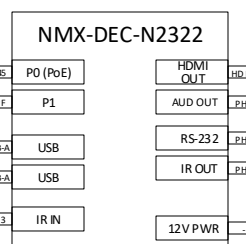

**Digital Signage
Samsung QM65H**

Note:
Additional Signage Displays can be added as needed.

Video Wall – Encoders

**Video Wall
(4) x Samsung QM65H**

Program Audio to
DBX Zone Pro 640

Cinema Lobby
Network AV