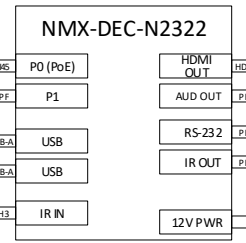

**Digital Signage
Samsung QM65H**

Note:
Additional Signage Displays can be added as needed.

Video Wall – Encoders

**Video Wall
(4) x Samsung QM65H**

Program Audio to
DBX Zone Pro 640

Cinema Lobby
Network AV

Paging Mic
AKG
DST99S

Musak System

Program Audio From
NMX-ATC-4321-C

Note:
Select Option A or Option B
Depending on Lobby
Configuration.

**Option A
Pendant Speakers**

**Option B
Constant Beamwidth Technology™
Adjustable Coverage Line Array Column**