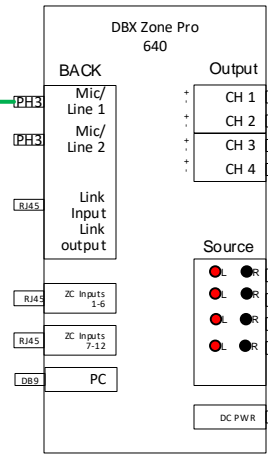

**Digital Signage
Samsung QM65H**

Note:
Additional Signage Displays can be added as needed.

Video Wall – Encoders

**Video Wall
(4) x Samsung QM65H**

Program Audio to
DBX Zone Pro 640

Cinema Lobby
Network AV

Paging Mic
AKG
DST99S

Musak System

Program Audio From
NMX-ATC-4321-C

Note:
Select Option A or Option B
Depending on Lobby
Configuration.

**Option A
Pendant Speakers**

**Option B
Constant Beamwidth Technology™
Adjustable Coverage Line Array Column**