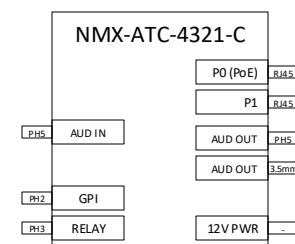

**Digital Signage
Samsung QM65H**

Note:
Additional Signage Displays can be added as needed.

Video Wall – Encoders

**Video Wall
(4) x Samsung QM65H**

Program Audio to
DBX Zone Pro 640

Cinema Lobby
Network AV

Paging Mic
AKG
DST99S

Musak System

Program Audio From
NMX-ATC-4321-C

Note:
Select Option A or Option B
Depending on Lobby
Configuration.

**Option A
Pendant Speakers**

**Option B
Constant Beamwidth Technology™
Adjustable Coverage Line Array Column**